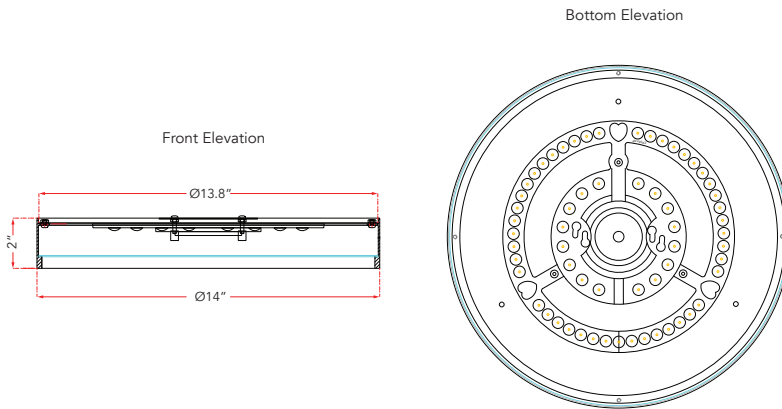

ABRA MODEL **30027FM-BN**

14" 3CCK Metal Cylinder and Frosted Glass Flushmount

ABRA Model **Snare**

UPC 00810035193369

FIXTURE MATERIAL				DIMENSIONS IN INCHES						CERTIFICATION											
Frame Material	Finishes Available	Diffuser	Finish	Fixture		Label	Location	Rating	LAMPING						COMPATIBLE DIMMER'S	J-BOX TYPE	SUPPLIED				
				Diameter	Height				Lamp Type	Lamp qty	Wattage	Max Wattage	Base	Kelvin				CRI	Initial Lumen's	Delivered Lumen's	Voltage
Steel	BN-Brushed Nickel MB-Matte Black MW-Matte White	Acrylic	White	14	2	cETL	Ceiling	Damp Location	LED	1	30w	30w	Modules	2700k, 3350k, 4000k	90	2550	1785 estimated	120v	CL, ELV	Octagonal	
SPECIAL NOTES																					