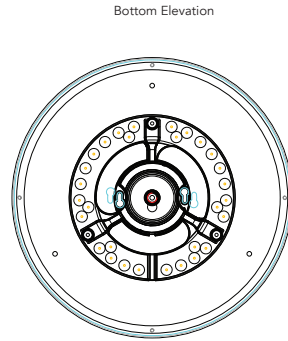

FAMILY NAME **30026FM-MW**

10" 3CCK Metal Cylinder and Frosted Glass Flushmount

ABRA MODEL **Snare**

UPC **00810035193352**

FIXTURE MATERIAL				FIXTURE DIMENSIONS IN INCHES									
Frame Material	Finishes Available	Diffuser Type	Diffuser Finish	Diameter	Height	o.a.h	Width	Length	Ext	ADA	Location	Rating	Compliance
Metal	MW-Matte White BN-Brushed Nickel MB-Matte Black	Acrylic	White	10	2	2					Ceiling Mount only	Damp Location	cETLus
LAMPING										Compatible Dimmers	Junction Box Type	SUPPLIED	
Lamp Type	Lamp qty	Wattage	Max Wattage	Base	Kelvin	CRI	Initial Lumen's	Delivered Lumen's	Voltage	Triac, ELV, CL	Standard 4 x 4 Octagon Box	Lamps	
LED	1	22w	22w	Solid State Module	2700k, 3350k, 4000k	90+	1870	1309 estimated	120v	SPECIAL NOTES			