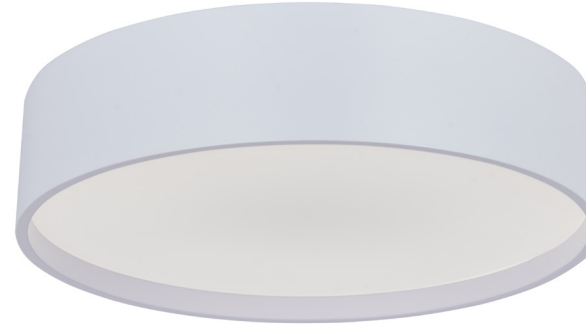

FAMILY NAME **30026FM-MW**

10" 3CCK Metal Cylinder and Frosted Glass Flushmount

ABRA MODEL **Snare**

UPC **00810035193352**

FIXTURE MATERIAL				FIXTURE DIMENSIONS IN INCHES									
Frame Material	Finishes Available	Diffuser Type	Diffuser Finish	Diameter	Height	o.a.h	Width	Length	Ext	ADA	Location	Rating	Compliance
Metal	MW-Matte White BN-Brushed Nickel MB-Matte Black	Acrylic	White	10	2	2					Ceiling Mount only	Damp Location	cETLus
LAMPING										Compatible Dimmers	Junction Box Type	SUPPLIED	
Lamp Type	Lamp qty	Wattage	Max Wattage	Base	Kelvin	CRI	Initial Lumen's	Delivered Lumen's	Voltage	Triac, ELV, CL	Standard 4 x 4 Octagon Box	Lamps	
LED	1	22w	22w	Solid State Module	2700k, 3350k, 4000k	90+	1870	1309 estimated	120v	SPECIAL NOTES			