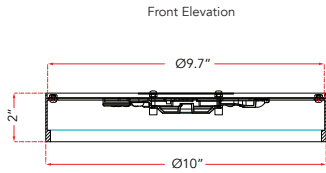

FAMILY NAME **30026FM-MW**

10" 3CCK Metal Cylinder and Frosted Glass Flushmount

ABRA MODEL **Snare**

UPC **00810035193352**

FIXTURE MATERIAL				FIXTURE DIMENSIONS IN INCHES									
Frame Material	Finishes Available	Diffuser Type	Diffuser Finish	Diameter	Height	o.a.h	Width	Length	Ext	ADA	Location	Rating	Compliance
Metal	MW-Matte White BN-Brushed Nickel MB-Matte Black	Acrylic	White	10	2	2					Ceiling Mount only	Damp Location	cETLus
LAMPING										Compatible Dimmers	Junction Box Type	SUPPLIED	
Lamp Type	Lamp qty	Wattage	Max Wattage	Base	Kelvin	CRI	Initial Lumen's	Delivered Lumen's	Voltage	Triac, ELV, CL	Standard 4 x 4 Octagon Box	Lamps	
LED	1	22w	22w	Solid State Module	2700k, 3350k, 4000k	90+	1870	1309 estimated	120v	SPECIAL NOTES			