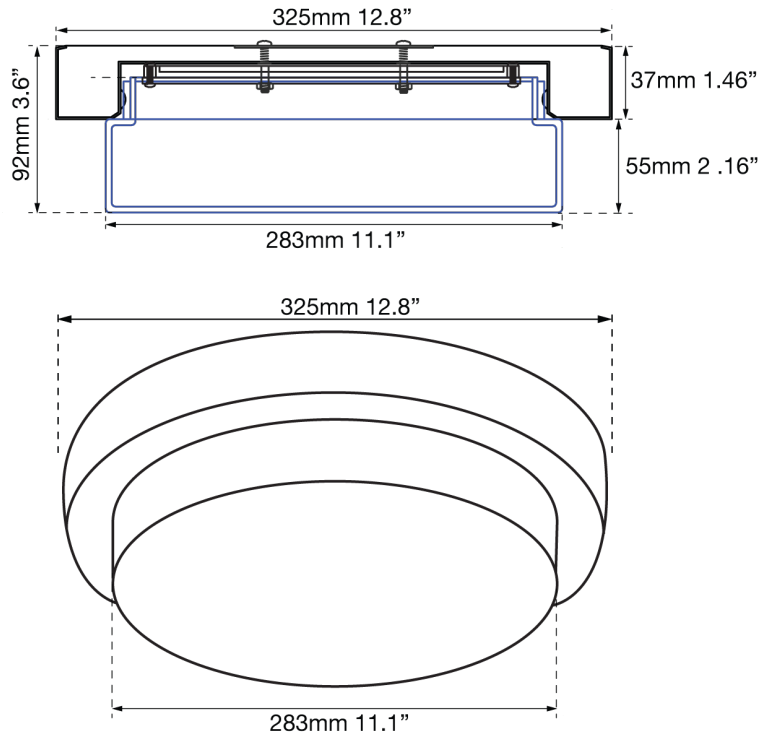

FAMILY NAME Step **13" Stepped Opal Glass Flushmount with High Output Dimmable LED**

ABRA MODEL 30015FM-BN **UPC**

FIXTURE MATERIAL

Frame Material	Finishes Available	Diffuser Type	Diffuser Finish
Metal	BN-Brushed Nickel BZ-Bronze, CH-Chrome	Glass	Opal

DIMENSIONS IN INCHES

Diameter	Height	o.a.h	Width	Length	Ext	Weight	ADA
12.8	3.6	3.6				6.5	

CERTIFICATION

Location	Rating	Compliance
Ceiling Mount only	Damp Location	cETL Title 24

LAMPING

Lamp Type	Lamp Qty	Wattage	Total Wattage	Lamp Base	Kelvin	CRI	Initial Lumen's	Lumen Per Watt	Delivered Lumen's	Voltage
LED	1	20	20	Solid State Module	3000k	90+	1700	85	1275 estimated	120v

COMPATIBLE DIMMER'S

ELV, CL

J-BOX TYPE

Standard 4 x 4 Octagon

SUPPLIED

LED Module Supplied

SPECIAL NOTES

ABRA LIGHTING
NEOTERIC DESIGN

1216 West Grove Avenue, Orange California 92865
Phone: 949-940-1155 • Toll Free 800-295-7121
www.abralighting.com

PROJECT NAME

DATE