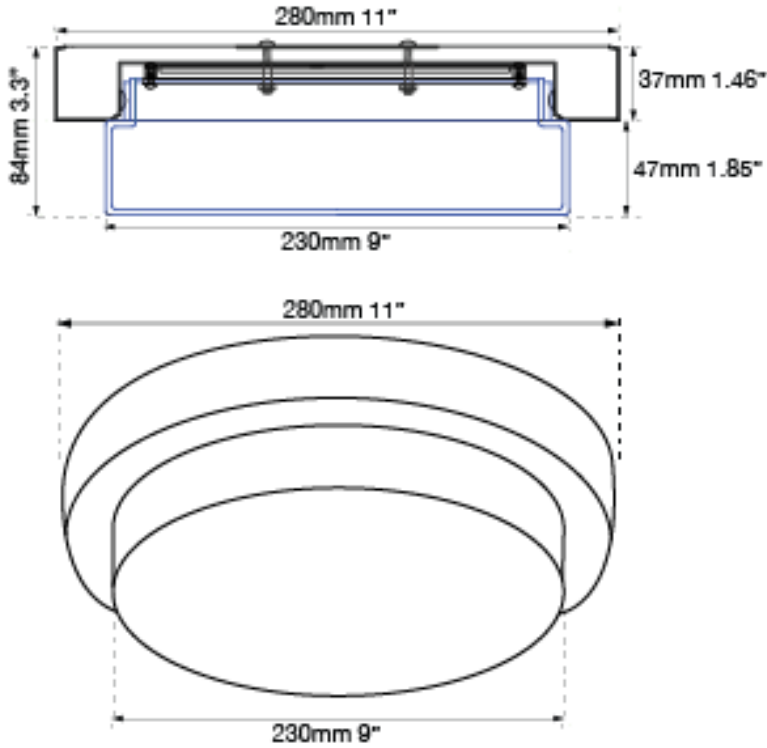

FAMILY NAME Step 11" Stepped Opal Glass Flushmount with High Output Dimmable LED

ABRA MODEL 30014FM-CH UPC

FIXTURE MATERIAL

Frame Material	Finishes Available	Diffuser Type	Diffuser Finish
Metal	CH-Chrome BN-Brushed Nickel, BZ-Bronze	Glass	Opal

DIMENSIONS IN INCHES

Diameter	Height	o.a.h	Width	Length	Ext	Weight	ADA
11	3.3	3.3				4	

CERTIFICATION

Location	Rating	Compliance
Ceiling Mount only	Damp Location	cETL Title 24

LAMPING

Lamp Type	Lamp Qty	Wattage	Total Wattage	Lamp Base	Kelvin	CRI	Initial Lumen's	Lumen Per Watt	Delivered Lumen's	Voltage
LED	1	16	16	Solid State Module	3000k	90+	1360	85	1020 estimated	120v