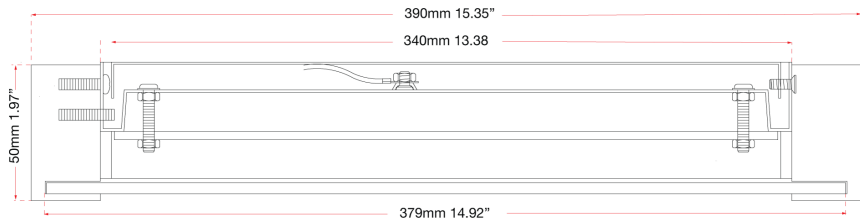

FAMILY NAME Matrix **Flat Square Glass Low profile Flushmount**

ABRA MODEL 30013FM-CH **UPC** 0

FIXTURE MATERIAL

Frame Material	Finishes Available	Diffuser Type	Diffuser Finish
Steel	CH-Chrome	Glass	Frosted

DIMENSIONS IN INCHES

Diameter	Height	o.a.h	Width	Length	Ext	Weight	ADA
	2	2	15.5	15.5	2		

CERTIFICATION

Location	Rating	Compliance
Ceiling Mount only	Damp Location	cETL

LAMPING

Lamp Type	Lamp Qty	Wattage	Total Wattage	Lamp Base	Kelvin	CRI	Initial Lumen's	Lumen Per Watt	Delivered Lumen's	Voltage
LED	1	30	30	Solid State Module	3000k	90+	2550	85	1912.5 estimated	120v

COMPATIBLE DIMMER'S

ELV, CL

J-BOX TYPE

Standard 4 x 4 Octagon

SUPPLIED

LED Module Supplied

SPECIAL NOTES

ABRA LIGHTING
NEOTERIC DESIGN