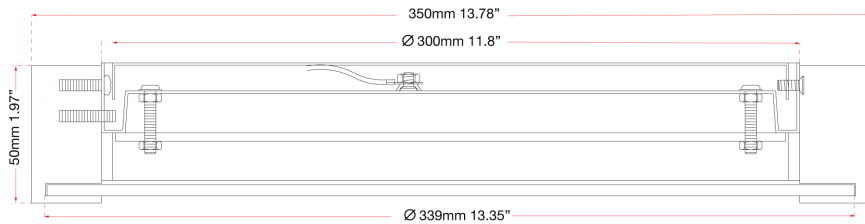

**FAMILY NAME** Matrix **Flat Round Glass Low profile Flushmount**

**ABRA MODEL** 30011FM-CH **UPC** 0

**FIXTURE MATERIAL**

Frame Material	Finishes Available	Diffuser Type	Diffuser Finish
Steel	CH-Chrome	Glass	Frosted

**DIMENSIONS IN INCHES**

Diameter	Height	o.a.h	Width	Length	Ext	Weight	ADA
13.6	2	2			2		

**CERTIFICATION**

Location	Rating	Compliance
Ceiling Mount only	Damp Location	cETL

**LAMPING**

Lamp Type	Lamp Qty	Wattage	Total Wattage	Lamp Base	Kelvin	CRI	Initial Lumen's	Lumen Per Watt	Delivered Lumen's	Voltage
LED	1	30	30	Solid State Module	3000k	90+	2550	85	1912.5 estimated	120v

**COMPATIBLE DIMMER'S**

ELV, CL
---------

**J-BOX TYPE**

Standard 4 x 4 Octagon
------------------------

**SUPPLIED**

LED Module Supplied
---------------------

**SPECIAL NOTES**

**ABRA LIGHTING**  
NEOTERIC DESIGN