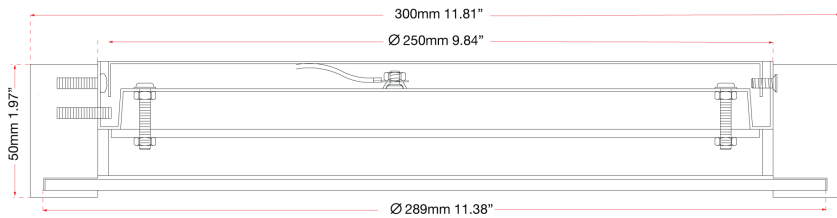

**FAMILY NAME** Matrix **Flat Round Glass Low profile Flushmount**

**ABRA MODEL** 30010FM-CH **UPC** 0

FIXTURE MATERIAL				DIMENSIONS IN INCHES								CERTIFICATION		
Frame Material	Finishes Available	Diffuser Type	Diffuser Finish	Diameter	Height	o.a.h	Width	Length	Ext	Weight	ADA	Location	Rating	Compliance
Steel	CH-Chrome	Glass	Frosted	11.6	2	2			2			Ceiling Mount only	Damp Location	cETL

LAMPING											COMPATIBLE DIMMER'S	J-BOX TYPE	SUPPLIED
Lamp Type	Lamp Qty	Wattage	Total Wattage	Lamp Base	Kelvin	CRI	Initial Lumen's	Lumen Per Watt	Delivered Lumen's	Voltage			
LED	1	22	22	Solid State Module	3000k	90+	1870	85	1402.5 estimated	120v	ELV, CL	Standard 4 x 4 Octagon	LED Module Supplied