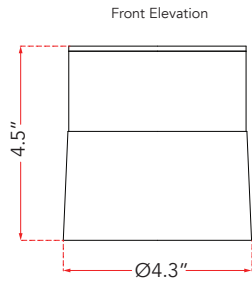

FAMILY NAME 30008FM-MB

Rotating and Pivoting Spotlight

ABRA MODEL Arc

UPC 00810035193321

FIXTURE MATERIAL				FIXTURE DIMENSIONS IN INCHES									
Frame Material	Finishes Available	Diffuser Type	Diffuser Finish	Diameter	Height	o.a.h	Width	Length	Ext	ADA	Location	Rating	Compliance
Metal	MB-Matte Black MW-Matte White	Glass	Clear	4.3	4.5						Ceiling Mount only	Damp Location	cETLus
LAMPING										Compatible Dimmers	Junction Box Type	SUPPLIED	
Lamp Type	Lamp qty	Wattage	Max Wattage	Base	Kelvin	CRI	Initial Lumen's	Delivered Lumen's	Voltage	Triac, ELV, CL	Standard 4 x 4 Octagon Box	Lamps	
LED	1	15w	15w	Solid State Module	3000k	90+	1275	893 estimated	120v	SPECIAL NOTES			