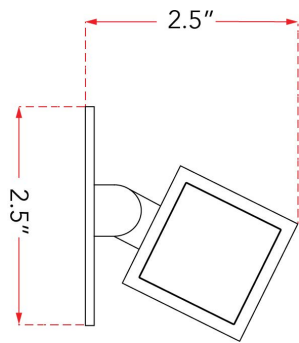

ABRA MODEL **20142WV-CH** 58" Pivoting Arm Vanity Bar
 Family Name **Epee** UPC 00810035191907

FIXTURE MATERIAL			
Frame Material	Finishes Available	Diffuser	
		Type	Finish
Aluminum	BL-Black CH-Chrome BN-Brushed Nickel	Acrylic	White

DIMENSIONS IN INCHES								
Fixture			Diffuser		Back-Plate			
Length	Height	Ext	Diam	Height	Diam	Width	Depth	
58	2.5	2.5				2.5	0.5	

CERTIFICATION		
Location	Rating	Compliance
Wall	Damp	cETLus

LAMPING									
Lamp Type	Lamp qty	Wattage	Max Wattage	Base	Kelvin	CRI	Initial Lumen's	Delivered Lumen's	Voltage
LED	2	35w	70w	Solid State LED	3000	90	4080	2856 estimated	120v