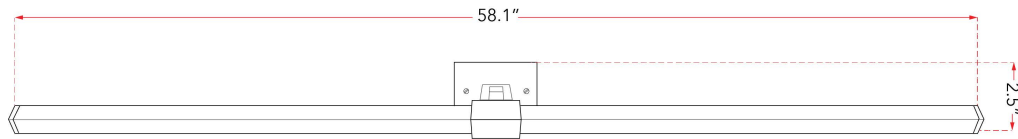

ABRA MODEL **20142WV-CH** 58" Pivoting Arm Vanity Bar
 Family Name **Epee** UPC 00810035191907

FIXTURE MATERIAL			
Frame Material	Finishes Available	Diffuser	
		Type	Finish
Aluminum	BL-Black CH-Chrome BN-Brushed Nickel	Acrylic	White

DIMENSIONS IN INCHES								
Fixture			Diffuser		Back-Plate			
Length	Height	Ext	Diam	Height	Diam	Width	Depth	
58	2.5	2.5				2.5	0.5	

CERTIFICATION		
Location	Rating	Compliance
Wall	Damp	cETLus

LAMPING									
Lamp Type	Lamp qty	Wattage	Max Wattage	Base	Kelvin	CRI	Initial Lumen's	Delivered Lumen's	Voltage
LED	2	35w	70w	Solid State LED	3000	90	4080	2856 estimated	120v