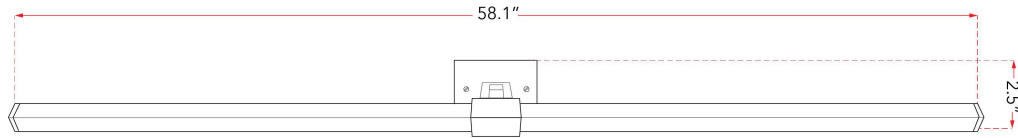

ABRA MODEL **20142WV-BL** 58" Pivoting Arm Vanity Bar
 Family Name **Epee** UPC 00810035191914

FIXTURE MATERIAL			
Frame Material	Finishes Available	Diffuser	
		Type	Finish
Aluminum	BL-Black CH-Chrome BN-Brushed Nickel	Acrylic	White

DIMENSIONS IN INCHES								
Fixture			Diffuser		Back-Plate			
Length	Height	Ext	Diam	Height	Diam	Width	Depth	
58	2.5	2.5				2.5	0.5	

CERTIFICATION		
Location	Rating	Compliance
Wall	Damp	cETLus

LAMPING									
Lamp Type	Lamp qty	Wattage	Max Wattage	Base	Kelvin	CRI	Initial Lumen's	Delivered Lumen's	Voltage
LED	2	35w	70w	Solid State LED	3000	90	4080	2856 estimated	120v