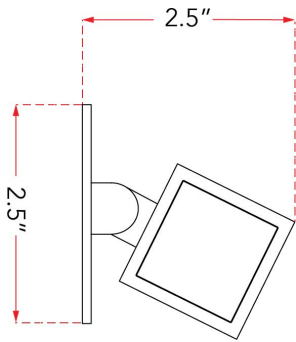

ABRA MODEL **20142WV-BL** 58" Pivoting Arm Vanity Bar
 Family Name **Epee** UPC 00810035191914

FIXTURE MATERIAL			
Frame Material	Finishes Available	Diffuser	
		Type	Finish
Aluminum	BL-Black CH-Chrome BN-Brushed Nickel	Acrylic	White

DIMENSIONS IN INCHES								
Fixture			Diffuser		Back-Plate			
Length	Height	Ext	Diam	Height	Diam	Width	Depth	
58	2.5	2.5				2.5	0.5	

CERTIFICATION		
Location	Rating	Compliance
Wall	Damp	cETLus

LAMPING									
Lamp Type	Lamp qty	Wattage	Max Wattage	Base	Kelvin	CRI	Initial Lumen's	Delivered Lumen's	Voltage
LED	2	35w	70w	Solid State LED	3000	90	4080	2856 estimated	120v