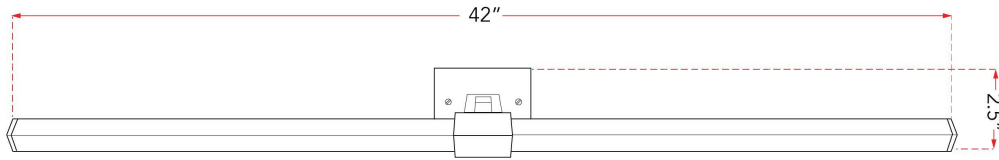

ABRA MODEL **20141WV-CH** 42" Pivoting Arm Vanity Bar

Family Name **Epee** UPC **00810035191877**

FIXTURE MATERIAL			
Frame Material	Finishes Available	Diffuser	
		Type	Finish
Aluminum	BL-Black CH-Chrome BN-Brushed Nickel	Acrylic	White

DIMENSIONS IN INCHES								
Fixture			Diffuser		Back-Plate			
Length	Height	Ext	Diam	Height	Diam	Width	Depth	
42	2.5	2.5				2.5	0.5	

CERTIFICATION		
Location	Rating	Compliance
Wall	Damp	cETLus

LAMPING									
Lamp Type	Lamp qty	Wattage	Max Wattage	Base	Kelvin	CRI	Initial Lumen's	Delivered Lumen's	Voltage
LED	2	24w	48w	Solid State LED	3000	90	3230	2261 estimated	120v