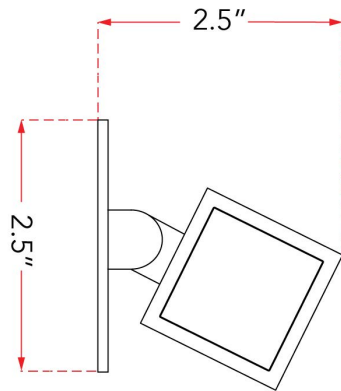

ABRA MODEL **20141WV-CH** 42" Pivoting Arm Vanity Bar

Family Name **Epee** UPC **00810035191877**

FIXTURE MATERIAL			
Frame Material	Finishes Available	Diffuser	
		Type	Finish
Aluminum	BL-Black CH-Chrome BN-Brushed Nickel	Acrylic	White

DIMENSIONS IN INCHES								
Fixture			Diffuser		Back-Plate			
Length	Height	Ext	Diam	Height	Diam	Width	Depth	
42	2.5	2.5				2.5	0.5	

CERTIFICATION		
Location	Rating	Compliance
Wall	Damp	cETLus

LAMPING									
Lamp Type	Lamp qty	Wattage	Max Wattage	Base	Kelvin	CRI	Initial Lumen's	Delivered Lumen's	Voltage
LED	2	24w	48w	Solid State LED	3000	90	3230	2261 estimated	120v