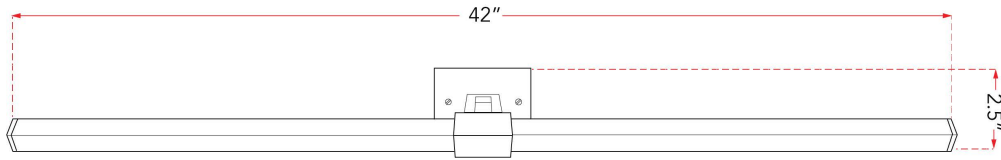

ABRA MODEL **20141WV-BN** 42" Pivoting Arm Vanity Bar
 Family Name **Epee** UPC 00810035191891

FIXTURE MATERIAL			
Frame Material	Finishes Available	Diffuser	
		Type	Finish
Aluminum	BL-Black CH-Chrome BN-Brushed Nickel	Acrylic	White

DIMENSIONS IN INCHES								
Fixture			Diffuser		Back-Plate			
Length	Height	Ext	Diam	Height	Diam	Width	Depth	
42	2.5	2.5				2.5	0.5	

CERTIFICATION		
Location	Rating	Compliance
Wall	Damp	cETLus

LAMPING									
Lamp Type	Lamp qty	Wattage	Max Wattage	Base	Kelvin	CRI	Initial Lumen's	Delivered Lumen's	Voltage
LED	2	24w	48w	Solid State LED	3000	90	3230	2261 estimated	120v