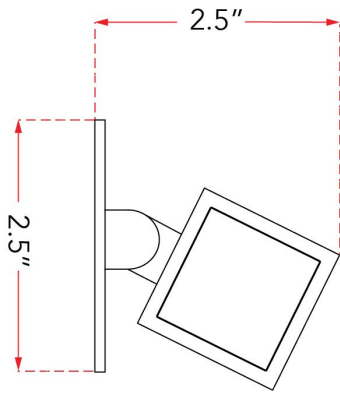

ABRA MODEL **20141WV-BN** 42" Pivoting Arm Vanity Bar
 Family Name **Epee** UPC 00810035191891

FIXTURE MATERIAL			
Frame Material	Finishes Available	Diffuser	
		Type	Finish
Aluminum	BL-Black CH-Chrome BN-Brushed Nickel	Acrylic	White

DIMENSIONS IN INCHES								
Fixture			Diffuser		Back-Plate			
Length	Height	Ext	Diam	Height	Diam	Width	Depth	
42	2.5	2.5				2.5	0.5	

CERTIFICATION		
Location	Rating	Compliance
Wall	Damp	cETLus

LAMPING									
Lamp Type	Lamp qty	Wattage	Max Wattage	Base	Kelvin	CRI	Initial Lumen's	Delivered Lumen's	Voltage
LED	2	24w	48w	Solid State LED	3000	90	3230	2261 estimated	120v