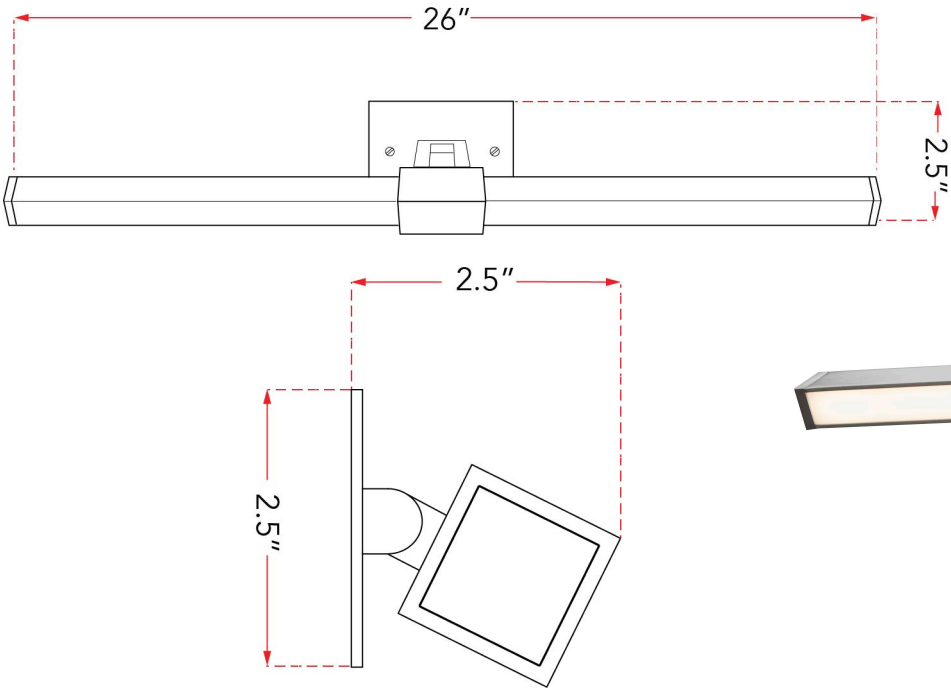

ABRA MODEL **20140WV-BN** 26" Pivoting Arm Vanity Bar
 Family Name **Epee** UPC 00810035191860

FIXTURE MATERIAL			
Frame Material	Finishes Available	Diffuser	
		Type	Finish
Aluminum	BL-Black CH-Chrome BN-Brushed Nickel	Acrylic	White

DIMENSIONS IN INCHES								
Fixture			Diffuser		Back-Plate			
Length	Height	Ext	Diam	Height	Diam	Width	Depth	
26	2.5	2.5				2.5	0.5	

CERTIFICATION		
Location	Rating	Compliance
Wall	Damp	cETLus

LAMPING									
Lamp Type	Lamp qty	Wattage	Max Wattage	Base	Kelvin	CRI	Initial Lumen's	Delivered Lumen's	Voltage
LED	1	38w	38w	Solid State LED	3000	90	2040	1428 estimated	120v

COMPATIBLE DIMMER'S

J-BOX TYPE
4 x 4 Octagonal

SUPPLIED

SPECIAL NOTES	

Project Name			
Date		Type	