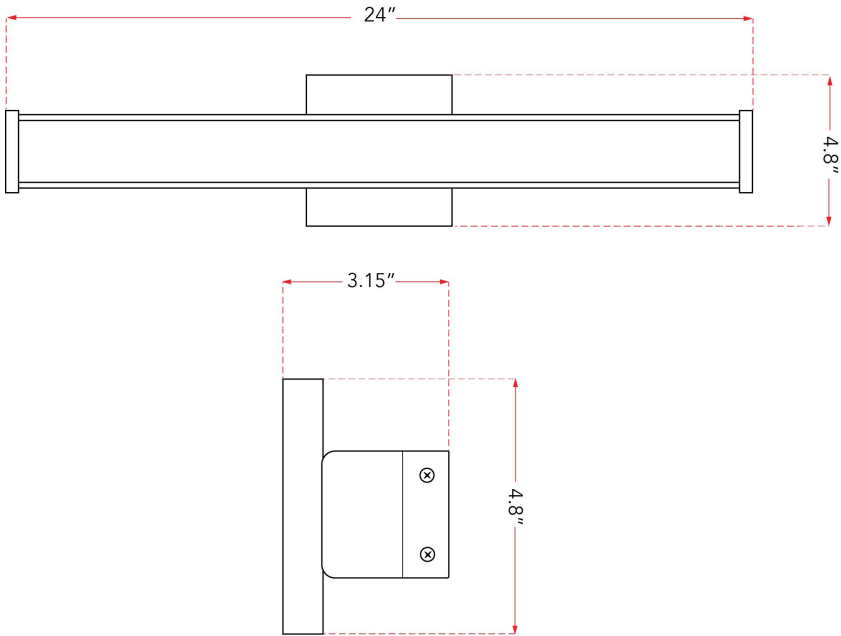

ABRA MODEL **20132WV-CH** Curved Metal Vanity with Frosted Glass Diffuser
 Family Name **Bend** UPC 00810035191792

FIXTURE MATERIAL			
Frame Material	Finishes Available	Diffuser	
		Type	Finish
Steel	BN-Brushed Nickel CH - Chrome	Glass	Frosted

DIMENSIONS IN INCHES								
Fixture			Diffuser		Back-Plate			
Width	Height	Ext	Diam	Height	Diam	Width	Depth	
24	4.8	3.15						

CERTIFICATION		
Location	Rating	Compliance
Wall	Damp	cETLus

LAMPING									
Lamp Type	Lamp qty	Wattage	Max Wattage	Base	Kelvin	CRI	Initial Lumen's	Delivered Lumen's	Voltage
Lamp	1	25w	25w	Module	3000	90	2125	1488 estimated	120v

COMPATIBLE DIMMER'S
Lamp Dependant

J-BOX TYPE
4 x 4 Octagonal

SUPPLIED

SPECIAL NOTES	

Project Name			
Date		Type	