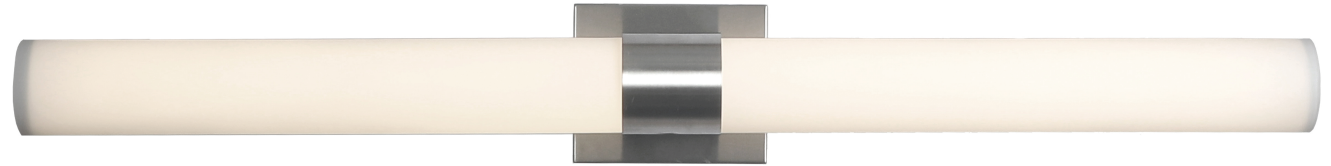

ABRA MODEL **20099WV-BN**

Dual Cylinder Glass Vanity

FAMILY NAME **Turbo**

UPC 00810035191686

FIXTURE MATERIAL				DIMENSIONS IN INCHES							CERTIFICATION		
Frame Material	Finishes Available	Diffuser Type	Diffuser Finish	Diameter	Height	o.a.h	Width	Length	Ext	ADA	Location	Rating	Compliance
Steel	BN - Brushed Nickel CH - Chrome	Glass	Opal	3	4.5	4.5		36	3.5	Yes	Ceiling Mount only	Damp Location	cETLus

LAMPING									
Lamp Type	Lamp qty	Wattage	Max Wattage	Base	Kelvin	CRI	Initial Lumen's	Delivered Lumen's	Voltage
LED	2	24w	48w	Module	3000k	93	4,080	2856 (estimated)	120v

COMPATIBLE DIMMER'S	J-BOX TYPE	SUPPLIED
Triac, CL and ELV	4 x 4 Octagonal	Lamps