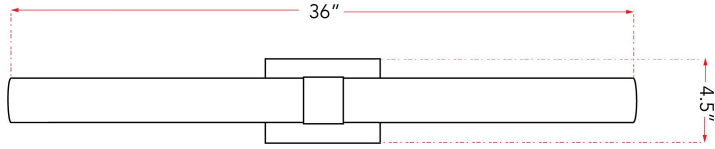

ABRA MODEL **20099WV-BN**

Dual Cylinder Glass Vanity

FAMILY NAME **Turbo**

UPC 00810035191686

FIXTURE MATERIAL				DIMENSIONS IN INCHES							CERTIFICATION		
Frame Material	Finishes Available	Diffuser Type	Diffuser Finish	Diameter	Height	o.a.h	Width	Length	Ext	ADA	Location	Rating	Compliance
Steel	BN - Brushed Nickel CH - Chrome	Glass	Opal	3	4.5	4.5		36	3.5	Yes	Ceiling Mount only	Damp Location	cETLus

LAMPING									
Lamp Type	Lamp qty	Wattage	Max Wattage	Base	Kelvin	CRI	Initial Lumen's	Delivered Lumen's	Voltage
LED	2	24w	48w	Module	3000k	93	4,080	2856 (estimated)	120v

COMPATIBLE DIMMER'S	J-BOX TYPE	SUPPLIED
Triac, CL and ELV	4 x 4 Octagonal	Lamps