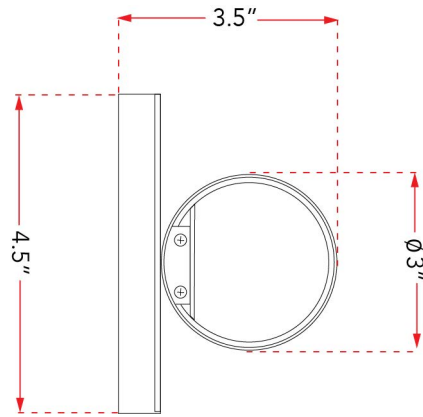

ABRA MODEL **20099WV-BN**

Dual Cylinder Glass Vanity

FAMILY NAME **Turbo**

UPC 00810035191686

FIXTURE MATERIAL				DIMENSIONS IN INCHES							CERTIFICATION		
Frame Material	Finishes Available	Diffuser Type	Diffuser Finish	Diameter	Height	o.a.h	Width	Length	Ext	ADA	Location	Rating	Compliance
Steel	BN - Brushed Nickel CH - Chrome	Glass	Opal	3	4.5	4.5		36	3.5	Yes	Ceiling Mount only	Damp Location	cETLus

LAMPING									
Lamp Type	Lamp qty	Wattage	Max Wattage	Base	Kelvin	CRI	Initial Lumen's	Delivered Lumen's	Voltage
LED	2	24w	48w	Module	3000k	93	4,080	2856 (estimated)	120v

COMPATIBLE DIMMER'S	J-BOX TYPE	SUPPLIED
Triac, CL and ELV	4 x 4 Octagonal	Lamps