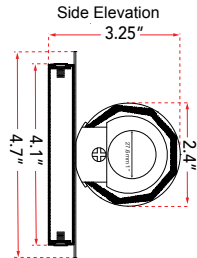

ABRA MODEL **20095WV-CH**

**31" Hand Blown Diamond Glass Tube LED Vanity**

FAMILY NAME **Radius**

UPC **00858083007467**

FIXTURE MATERIAL				FIXTURE DIMENSIONS IN INCHES										
Frame Material	Finishes Available	Diffuser Type	Diffuser Finish	Diameter	Height	o.a.h	Width	Length	Ext	Weight	ADA	Location	Rating	Compliance
Metal	CH-Chrome BN-Brushed Nickel	Glass	Diamond		2.4	4.7		31.6	3.25	6.5	Compliant	Wall Mount only	Damp Location	cETLus
LAMPING										Compatible Dimmers		Junction Box Type		SUPPLIED
Lamp Type	Lamp qty	Wattage	Max Wattage	Base	Kelvin	CRI	Initial Lumen's	Delivered Lumen's	Voltage			Standard 4 x 4 Octagon Box		
LED	1	36w	36w	Solid State Module	3000k	90+	3060	2142 estimated	120v	SPECIAL NOTES				