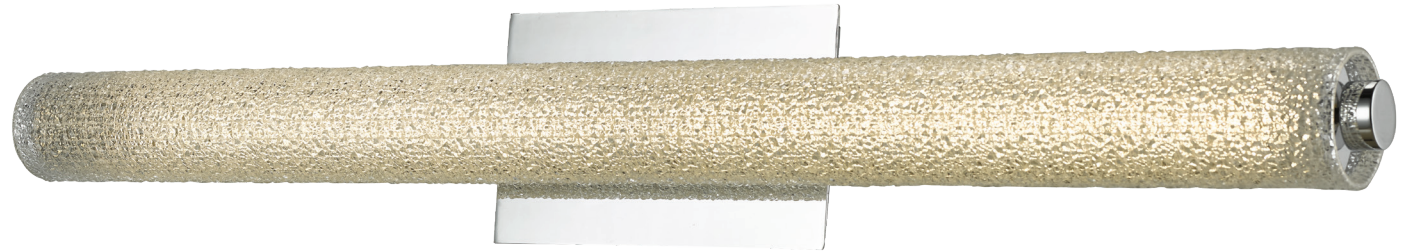

ABRA MODEL **20095WV-CH**

**31" Hand Blown Diamond Glass Tube LED Vanity**

FAMILY NAME **Radius**

UPC **00858083007467**

FIXTURE MATERIAL				FIXTURE DIMENSIONS IN INCHES										
Frame Material	Finishes Available	Diffuser Type	Diffuser Finish	Diameter	Height	o.a.h	Width	Length	Ext	Weight	ADA	Location	Rating	Compliance
Metal	CH-Chrome BN-Brushed Nickel	Glass	Diamond		2.4	4.7		31.6	3.25	6.5	Compliant	Wall Mount only	Damp Location	cETLus
LAMPING										Compatible Dimmers		Junction Box Type		SUPPLIED
Lamp Type	Lamp qty	Wattage	Max Wattage	Base	Kelvin	CRI	Initial Lumen's	Delivered Lumen's	Voltage			Standard 4 x 4 Octagon Box		
LED	1	36w	36w	Solid State Module	3000k	90+	3060	2142 estimated	120v	SPECIAL NOTES				