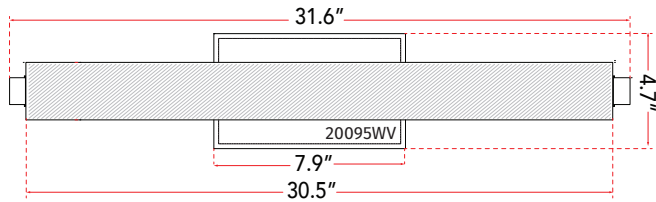

ABRA MODEL **20095WV-CH**

**31" Hand Blown Diamond Glass Tube LED Vanity**

FAMILY NAME **Radius**

UPC **00858083007467**

FIXTURE MATERIAL				FIXTURE DIMENSIONS IN INCHES										
Frame Material	Finishes Available	Diffuser Type	Diffuser Finish	Diameter	Height	o.a.h	Width	Length	Ext	Weight	ADA	Location	Rating	Compliance
Metal	CH-Chrome BN-Brushed Nickel	Glass	Diamond		2.4	4.7		31.6	3.25	6.5	Compliant	Wall Mount only	Damp Location	cETLus
LAMPING										Compatible Dimmers		Junction Box Type		SUPPLIED
Lamp Type	Lamp qty	Wattage	Max Wattage	Base	Kelvin	CRI	Initial Lumen's	Delivered Lumen's	Voltage			Standard 4 x 4 Octagon Box		
LED	1	36w	36w	Solid State Module	3000k	90+	3060	2142 estimated	120v	SPECIAL NOTES				