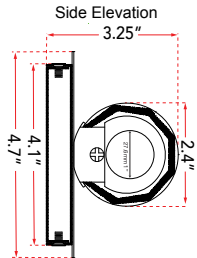

ABRA MODEL **20095WV-BN**
 FAMILY NAME **Radius**

31" Hand Blown Diamond Glass Tube LED Vanity
 UPC **00858083007450**

FIXTURE MATERIAL				FIXTURE DIMENSIONS IN INCHES										
Frame Material	Finishes Available	Diffuser Type	Diffuser Finish	Diameter	Height	o.a.h	Width	Length	Ext	Weight	ADA	Location	Rating	Compliance
Metal	BN-Brushed Nickel CH-Chrome	Glass	Diamond		2.4	4.7		31.6	3.25	6.5	Compliant	Wall Mount only	Damp Location	cETLus
LAMPING										Compatible Dimmers		Junction Box Type		SUPPLIED
Lamp Type	Lamp qty	Wattage	Max Wattage	Base	Kelvin	CRI	Initial Lumen's	Delivered Lumen's	Voltage			Standard 4 x 4 Octagon Box		
LED	1	36w	36w	Solid State Module	3000k	90+	3060	2142 estimated	120v					
SPECIAL NOTES														