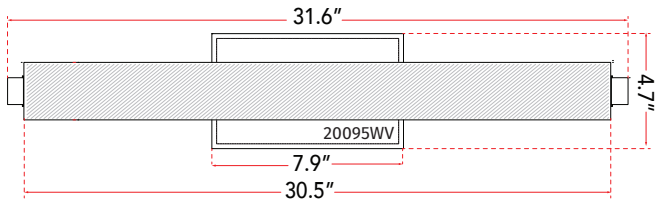

ABRA MODEL **20095WV-BN**
 FAMILY NAME **Radius**

31" Hand Blown Diamond Glass Tube LED Vanity
 UPC **00858083007450**

FIXTURE MATERIAL				FIXTURE DIMENSIONS IN INCHES										
Frame Material	Finishes Available	Diffuser Type	Diffuser Finish	Diameter	Height	o.a.h	Width	Length	Ext	Weight	ADA	Location	Rating	Compliance
Metal	BN-Brushed Nickel CH-Chrome	Glass	Diamond		2.4	4.7		31.6	3.25	6.5	Compliant	Wall Mount only	Damp Location	cETLus
LAMPING										Compatible Dimmers		Junction Box Type		SUPPLIED
Lamp Type	Lamp qty	Wattage	Max Wattage	Base	Kelvin	CRI	Initial Lumen's	Delivered Lumen's	Voltage			Standard 4 x 4 Octagon Box		
LED	1	36w	36w	Solid State Module	3000k	90+	3060	2142 estimated	120v					
SPECIAL NOTES														