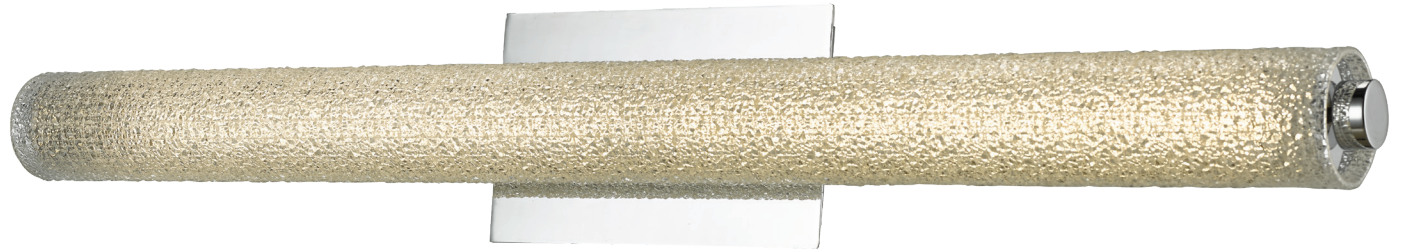

ABRA MODEL **20095WV-BN**
 FAMILY NAME **Radius**

31" Hand Blown Diamond Glass Tube LED Vanity
 UPC **00858083007450**

FIXTURE MATERIAL				FIXTURE DIMENSIONS IN INCHES										
Frame Material	Finishes Available	Diffuser Type	Diffuser Finish	Diameter	Height	o.a.h	Width	Length	Ext	Weight	ADA	Location	Rating	Compliance
Metal	BN-Brushed Nickel CH-Chrome	Glass	Diamond		2.4	4.7		31.6	3.25	6.5	Compliant	Wall Mount only	Damp Location	cETLus
LAMPING										Compatible Dimmers		Junction Box Type		SUPPLIED
Lamp Type	Lamp qty	Wattage	Max Wattage	Base	Kelvin	CRI	Initial Lumen's	Delivered Lumen's	Voltage			Standard 4 x 4 Octagon Box		
LED	1	36w	36w	Solid State Module	3000k	90+	3060	2142 estimated	120v					
SPECIAL NOTES														