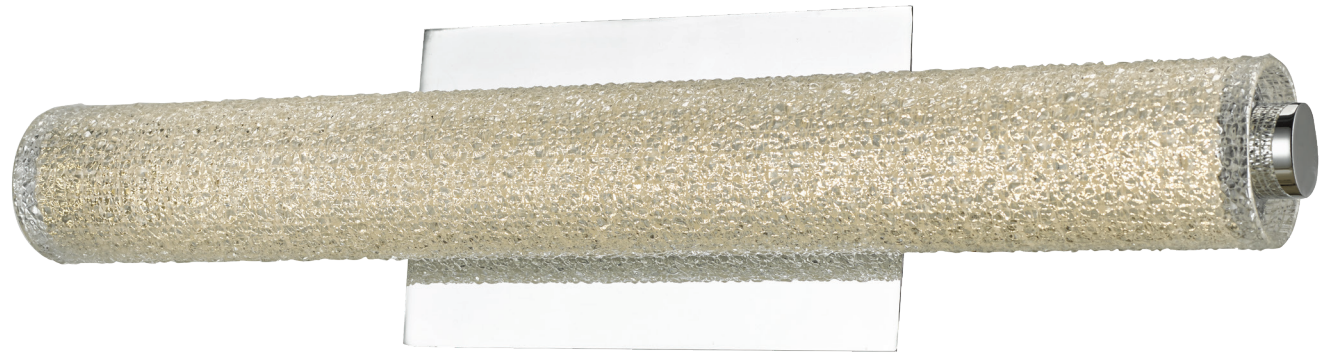

ABRA MODEL **20094WV-CH**

**20" Hand Blown Diamond Glass Tube LED Vanity**

FAMILY NAME **Radius**

UPC **00858083007443**

FIXTURE MATERIAL				FIXTURE DIMENSIONS IN INCHES										
Frame Material	Finishes Available	Diffuser Type	Diffuser Finish	Diameter	Height	o.a.h	Width	Length	Ext	Weight	ADA	Location	Rating	Compliance
Metal	CH-Chrome BN-Brushed Nickel	Glass	Diamond		2.4	4.7		20	3.25	4.5	Compliant	Wall Mount only	Damp Location	cETLus
LAMPING										Compatible Dimmers		Junction Box Type		SUPPLIED
Lamp Type	Lamp qty	Wattage	Max Wattage	Base	Kelvin	CRI	Initial Lumen's	Delivered Lumen's	Voltage			Standard 4 x 4 Octagon Box		
LED	1	16w	16w	Solid State Module	3000k	90+	1360	952 estimated	120v					
SPECIAL NOTES														