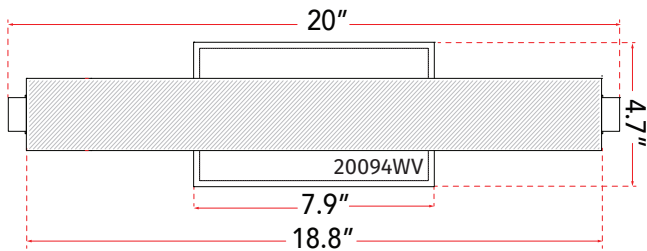

ABRA MODEL **20094WV-CH**

**20" Hand Blown Diamond Glass Tube LED Vanity**

FAMILY NAME **Radius**

UPC **00858083007443**

FIXTURE MATERIAL				FIXTURE DIMENSIONS IN INCHES										
Frame Material	Finishes Available	Diffuser Type	Diffuser Finish	Diameter	Height	o.a.h	Width	Length	Ext	Weight	ADA	Location	Rating	Compliance
Metal	CH-Chrome BN-Brushed Nickel	Glass	Diamond		2.4	4.7		20	3.25	4.5	Compliant	Wall Mount only	Damp Location	cETLus
LAMPING										Compatible Dimmers		Junction Box Type		SUPPLIED
Lamp Type	Lamp qty	Wattage	Max Wattage	Base	Kelvin	CRI	Initial Lumen's	Delivered Lumen's	Voltage			Standard 4 x 4 Octagon Box		
LED	1	16w	16w	Solid State Module	3000k	90+	1360	952 estimated	120v					
SPECIAL NOTES														