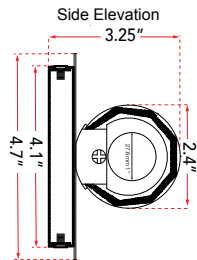

ABRA MODEL **20094WV-CH**

**20" Hand Blown Diamond Glass Tube LED Vanity**

FAMILY NAME **Radius**

UPC **00858083007443**

FIXTURE MATERIAL				FIXTURE DIMENSIONS IN INCHES										
Frame Material	Finishes Available	Diffuser Type	Diffuser Finish	Diameter	Height	o.a.h	Width	Length	Ext	Weight	ADA	Location	Rating	Compliance
Metal	CH-Chrome BN-Brushed Nickel	Glass	Diamond		2.4	4.7		20	3.25	4.5	Compliant	Wall Mount only	Damp Location	cETLus
LAMPING										Compatible Dimmers		Junction Box Type		SUPPLIED
Lamp Type	Lamp qty	Wattage	Max Wattage	Base	Kelvin	CRI	Initial Lumen's	Delivered Lumen's	Voltage			Standard 4 x 4 Octagon Box		
LED	1	16w	16w	Solid State Module	3000k	90+	1360	952 estimated	120v					
SPECIAL NOTES														