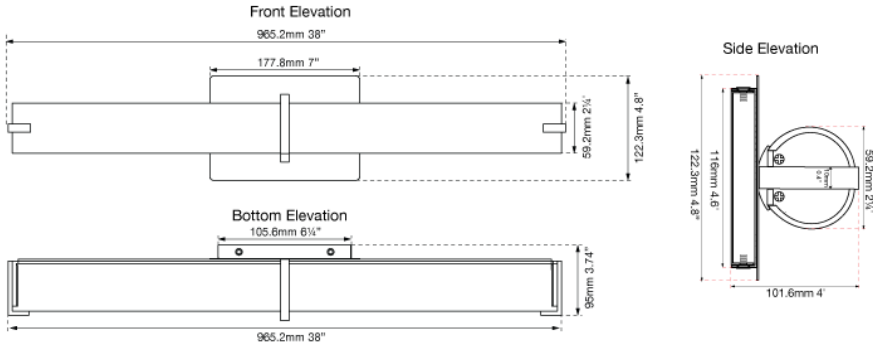

**FAMILY NAME** Squire

**38" Vertical or Horizontal Mount Round Glass Vanity-Wall Fixture with High Output Dimmable LED**

**ABRA MODEL** 20093WV-CH

**UPC**

**FIXTURE MATERIAL**

Frame Material	Finishes Available	Diffuser Type	Diffuser Finish
Metal	CH-Chrome BN-Brushed Nickel	Glass	Opal

**DIMENSIONS IN INCHES**

Diameter	Height	o.a.h	Width	Length	Ext	Weight	ADA
	2.25	4.8		38	4	6.5	ADA compliant

**CERTIFICATION**

Location	Rating	Compliance
Wall Mount only	Damp Location	cETL

**LAMPING**

Lamp Type	Lamp Qty	Wattage	Total Wattage	Lamp Base	Kelvin	CRI	Initial Lumen's	Lumen Per Watt	Delivered Lumen's	Voltage
LED	1	48	48	Solid State Module	3000k	90+	4080	85	3060 estimated	120v

**COMPATIBLE DIMMER'S**

ELV, CL
---------

**J-BOX TYPE**

Standard 4 x 4 Octagon
------------------------

**SUPPLIED**

LED Module Supplied
---------------------

**SPECIAL NOTES**

**ABRA LIGHTING**  
NEOTERIC DESIGN