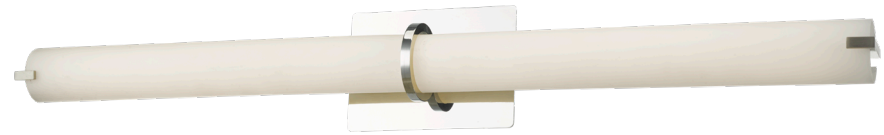

**FAMILY NAME** Squire

**38" Vertical or Horizontal Mount Round Glass Vanity-Wall Fixture with High Output Dimmable LED**

**ABRA MODEL** 20093WV-CH

**UPC**

**FIXTURE MATERIAL**

Frame Material	Finishes Available	Diffuser Type	Diffuser Finish
Metal	CH-Chrome BN-Brushed Nickel	Glass	Opal

**DIMENSIONS IN INCHES**

Diameter	Height	o.a.h	Width	Length	Ext	Weight	ADA
	2.25	4.8		38	4	6.5	ADA compliant

**CERTIFICATION**

Location	Rating	Compliance
Wall Mount only	Damp Location	cETL

**LAMPING**

Lamp Type	Lamp Qty	Wattage	Total Wattage	Lamp Base	Kelvin	CRI	Initial Lumen's	Lumen Per Watt	Delivered Lumen's	Voltage
LED	1	48	48	Solid State Module	3000k	90+	4080	85	3060 estimated	120v

**COMPATIBLE DIMMER'S**

ELV, CL
---------

**J-BOX TYPE**

Standard 4 x 4 Octagon
------------------------

**SUPPLIED**

LED Module Supplied
---------------------

**SPECIAL NOTES**

**ABRA LIGHTING**  
NEOTERIC DESIGN