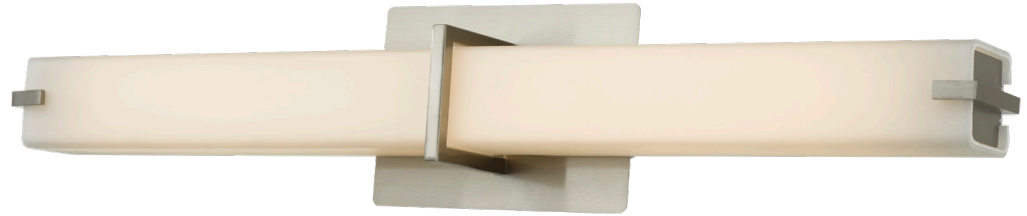

FAMILY NAME Squire

26" Vertical or Horizontal Mount Square Glass Vanity-Wall Fixture with High Output Dimmable LED

ABRA MODEL 20090WV-BN

UPC

FIXTURE MATERIAL

Frame Material	Finishes Available	Diffuser Type	Diffuser Finish
Metal	BN-Brushed Nickel CH-Chrome	Glass	Opal

DIMENSIONS IN INCHES

Diameter	Height	o.a.h	Width	Length	Ext	Weight	ADA
	3	4.5		26.34	3.75	5.5	ADA compliant

CERTIFICATION

Location	Rating	Compliance
Wall Mount only	Damp Location	cETL Title 24

LAMPING

Lamp Type	Lamp Qty	Wattage	Total Wattage	Lamp Base	Kelvin	CRI	Initial Lumen's	Lumen Per Watt	Delivered Lumen's	Voltage
LED	1	32	32	Solid State Module	3000k	90+	2720	85	2040 estimated	120v

COMPATIBLE DIMMER'S

ELV, CL

J-BOX TYPE

Standard 4 x 4 Octagon

SUPPLIED

LED Module Supplied

SPECIAL NOTES

ABRA LIGHTING
NEOTERIC DESIGN