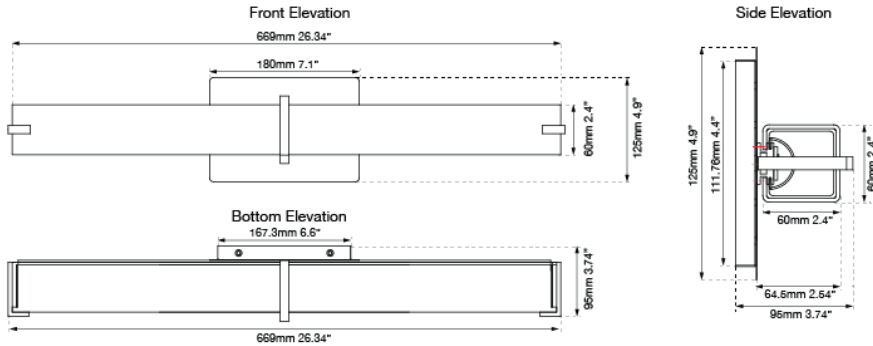

FAMILY NAME Squire

26" Vertical or Horizontal Mount Square Glass Vanity-Wall Fixture with High Output Dimmable LED

ABRA MODEL 20090WV-BN

UPC

FIXTURE MATERIAL

Frame Material	Finishes Available	Diffuser Type	Diffuser Finish
Metal	BN-Brushed Nickel CH-Chrome	Glass	Opal

DIMENSIONS IN INCHES

Diameter	Height	o.a.h	Width	Length	Ext	Weight	ADA
	3	4.5		26.34	3.75	5.5	ADA compliant

CERTIFICATION

Location	Rating	Compliance
Wall Mount only	Damp Location	cETL Title 24

LAMPING

Lamp Type	Lamp Qty	Wattage	Total Wattage	Lamp Base	Kelvin	CRI	Initial Lumen's	Lumen Per Watt	Delivered Lumen's	Voltage
LED	1	32	32	Solid State Module	3000k	90+	2720	85	2040 estimated	120v

COMPATIBLE DIMMER'S

ELV, CL

J-BOX TYPE

Standard 4 x 4 Octagon

SUPPLIED

LED Module Supplied

SPECIAL NOTES

ABRA LIGHTING
NEOTERIC DESIGN