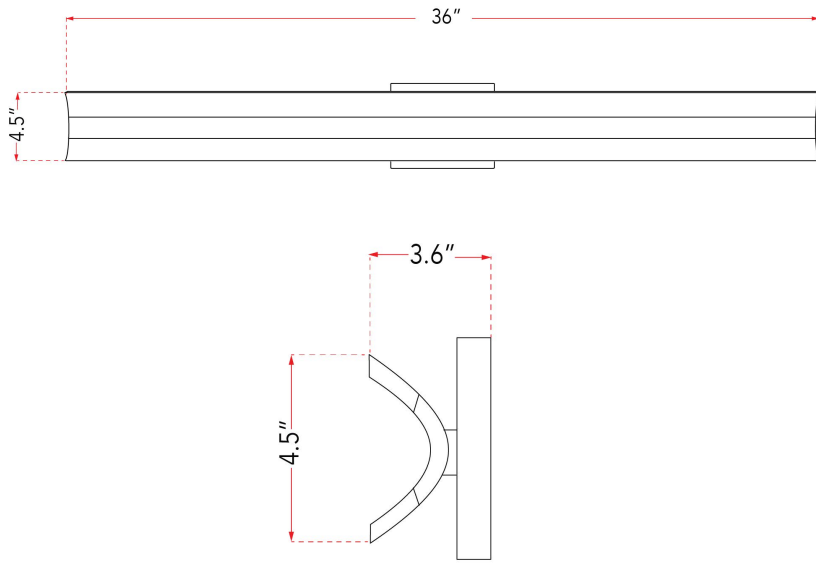

ABRA MODEL **20078WV-BN**

Curved Acrylic Twin Bar Vanity

FAMILY NAME **Eros**

UPC **00810035191624**

FIXTURE MATERIAL				FIXTURE DIMENSIONS IN INCHES										
Frame Material	Finishes Available	Diffuser Type	Diffuser Finish	Diameter	Height	o.a.h	Width	Length	Ext	Weight	ADA	Location	Rating	Compliance
Steel	BN-Brushed Nickel CH-Chrome	Acrylic	white		4.5	4.5		36	3.6			Wall Mount only	Damp Location	cETLus
LAMPING										Compatible Dimmers		Junction Box Type		SUPPLIED
Lamp Type	Lamp qty	Wattage	Max Wattage	Base	Kelvin	CRI	Initial Lumen's	Delivered Lumen's	Voltage			Standard 4 x 4 Octagon Box		
LED	2	17.1w	34.2	Solid State Module	3000k	90+	2907	2035 estimated	120v					
SPECIAL NOTES														