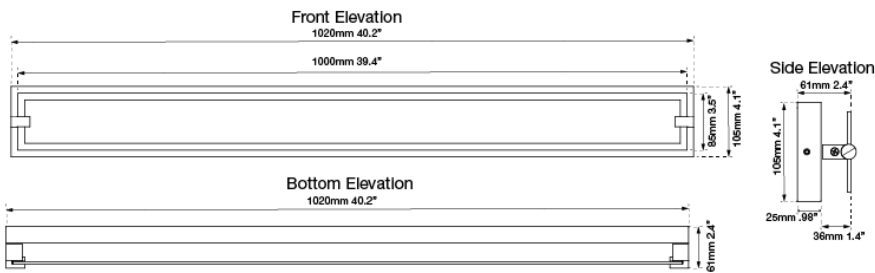

FAMILY NAME Blaze **40" Vanity with Clear Edged Frosted Glass Panel with High Output Dimmable LED**
ABRA MODEL 20028WV-CH **UPC**

FIXTURE MATERIAL				DIMENSIONS IN INCHES								CERTIFICATION		
Frame Material	Finishes Available	Diffuser Type	Diffuser Finish	Diameter	Height	o.a.h	Width	Length	Ext	Weight	ADA	Location	Rating	Compliance
Metal	CH-Chrome BN-Brushed Nickel	Glass	Frosted		3.94	4.2		39.4	2.4	10.5	ADA compliant	Wall Mount only	Damp Location	cETL Title 24

LAMPING											COMPATIBLE DIMMER'S	J-BOX TYPE	SUPPLIED
Lamp Type	Lamp Qty	Wattage	Total Wattage	Lamp Base	Kelvin	CRI	Initial Lumen's	Lumen Per Watt	Delivered Lumen's	Voltage			
LED	1	48	48	Solid State Module	3000k	90+	4080	85	3060 estimated	120v	ELV, CL	Standard 4 x 4 Octagon	LED Module Supplied