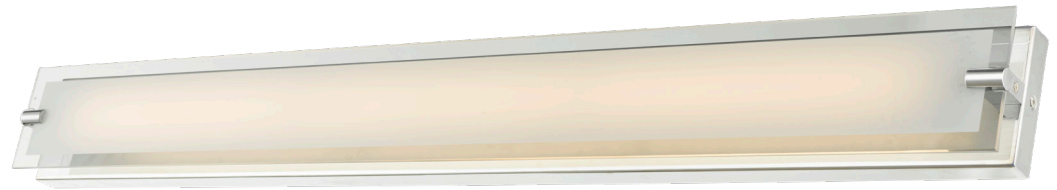

FAMILY NAME Blaze **40" Vanity with Clear Edged Frosted Glass Panel with High Output Dimmable LED**
ABRA MODEL 20028WV-CH **UPC**

FIXTURE MATERIAL				DIMENSIONS IN INCHES								CERTIFICATION		
Frame Material	Finishes Available	Diffuser Type	Diffuser Finish	Diameter	Height	o.a.h	Width	Length	Ext	Weight	ADA	Location	Rating	Compliance
Metal	CH-Chrome BN-Brushed Nickel	Glass	Frosted		3.94	4.2		39.4	2.4	10.5	ADA compliant	Wall Mount only	Damp Location	cETL Title 24

LAMPING											COMPATIBLE DIMMER'S	J-BOX TYPE	SUPPLIED
Lamp Type	Lamp Qty	Wattage	Total Wattage	Lamp Base	Kelvin	CRI	Initial Lumen's	Lumen Per Watt	Delivered Lumen's	Voltage			
LED	1	48	48	Solid State Module	3000k	90+	4080	85	3060 estimated	120v	ELV, CL	Standard 4 x 4 Octagon	LED Module Supplied