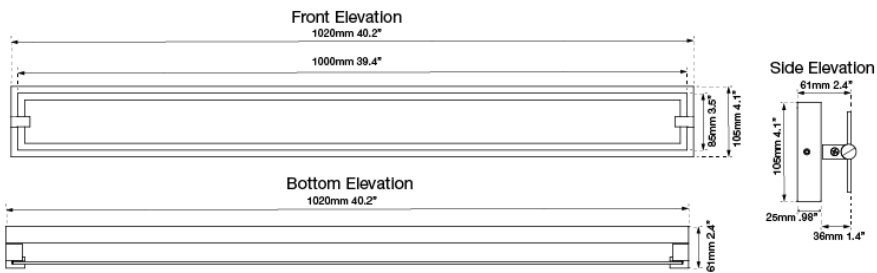

**FAMILY NAME** Blaze **40" Vanity with Clear Edged Frosted Glass Panel with High Output Dimmable LED**  
**ABRA MODEL** 20028WV-BN **UPC**

FIXTURE MATERIAL				DIMENSIONS IN INCHES								CERTIFICATION		
Frame Material	Finishes Available	Diffuser Type	Diffuser Finish	Diameter	Height	o.a.h	Width	Length	Ext	Weight	ADA	Location	Rating	Compliance
Metal	BN-Brushed Nickel CH-Chrome	Glass	Frosted		3.94	4.2		39.4	2.4	10.5	ADA compliant	Wall Mount only	Damp Location	cETL Title 24

LAMPING											COMPATIBLE DIMMER'S	J-BOX TYPE	SUPPLIED
Lamp Type	Lamp Qty	Wattage	Total Wattage	Lamp Base	Kelvin	CRI	Initial Lumen's	Lumen Per Watt	Delivered Lumen's	Voltage			
LED	1	48	48	Solid State Module	3000k	90+	4080	85	3060 estimated	120v	ELV, CL	Standard 4 x 4 Octagon	LED Module Supplied