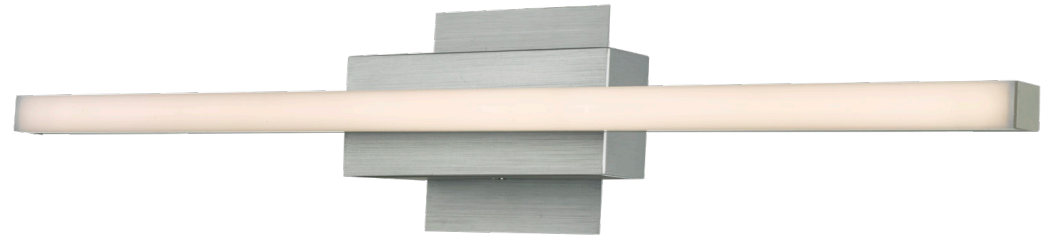

FAMILY NAME Foil **Vertical or Horizontal Mount 24" Dimmable LED Vanity Bar**
ABRA MODEL 20020WV-BA **UPC**

FIXTURE MATERIAL			
Frame Material	Finishes Available	Diffuser Type	Diffuser Finish
Aluminum	BA-Brushed Aluminum	Acrylic	White

DIMENSIONS IN INCHES							
Diameter	Height	o.a.h	Width	Length	Ext	Weight	ADA
0.8	4.33	0.8	23.8	2.2	2	ADA compliant	

CERTIFICATION		
Location	Rating	Compliance
Wall Mount only	Damp Location	cETL

LAMPING										
Lamp Type	Lamp Qty	Wattage	Total Wattage	Lamp Base	Kelvin	CRI	Initial Lumen's	Lumen Per Watt	Delivered Lumen's	Voltage
LED	1	12	12	Solid State Module	3000k	90+	1020	85	765 estimated	120v

COMPATIBLE DIMMER'S
ELV, CL

J-BOX TYPE
Standard 4 x 4 Octagon

SUPPLIED
LED Module Supplied

SPECIAL NOTES

ABRA LIGHTING
 NEOTERIC DESIGN

1216 West Grove Avenue, Orange California 92865
 Phone: 949-940-1155 • Toll Free 800-295-7121
www.abralighting.com