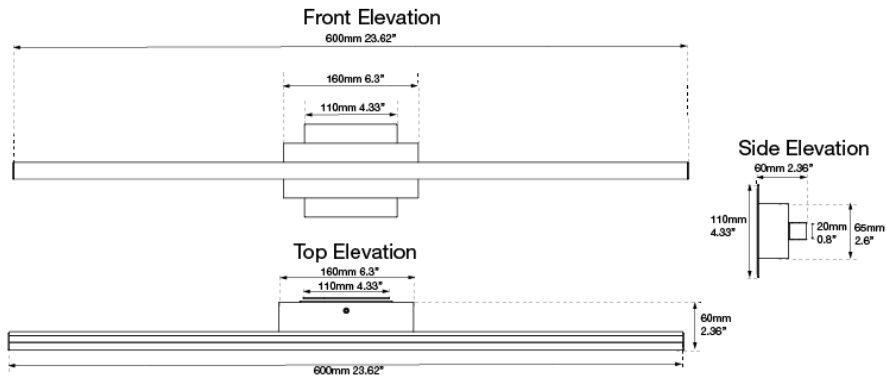

FAMILY NAME Foil **Vertical or Horizontal Mount 24" Dimmable LED Vanity Bar**
ABRA MODEL 20020WV-BA **UPC**

FIXTURE MATERIAL			
Frame Material	Finishes Available	Diffuser Type	Diffuser Finish
Aluminum	BA-Brushed Aluminum	Acrylic	White

DIMENSIONS IN INCHES							
Diameter	Height	o.a.h	Width	Length	Ext	Weight	ADA
0.8	4.33	0.8	23.8	2.2	2	ADA compliant	

CERTIFICATION		
Location	Rating	Compliance
Wall Mount only	Damp Location	cETL

LAMPING										
Lamp Type	Lamp Qty	Wattage	Total Wattage	Lamp Base	Kelvin	CRI	Initial Lumen's	Lumen Per Watt	Delivered Lumen's	Voltage
LED	1	12	12	Solid State Module	3000k	90+	1020	85	765 estimated	120v