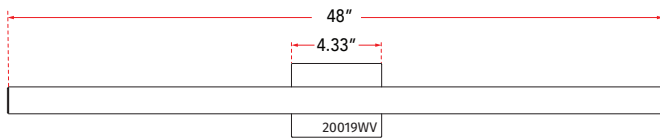

FAMILY NAME 20019WV-BA

Vertical or Horizontal Mount 48" Dimmable LED Vanity Bar

ABRA MODEL Sabre

UPC 00858083007962

FIXTURE MATERIAL				FIXTURE DIMENSIONS IN INCHES										
Frame Material	Finishes Available	Diffuser Type	Diffuser Finish	Diameter	Height	o.a.h	Width	Length	Ext	Weight	ADA	Location	Rating	Compliance
Aluminum	BA-Brushed Aluminum CH-Chrome	Acrylic	White		1.5	4.33		48	2.1		Compliant	Wall Mount only	Damp Location	cETL T-24
LAMPING										Compatible Dimmers		Junction Box Type		SUPPLIED
Lamp Type	Lamp qty	Wattage	Max Wattage	Base	Kelvin	CRI	Initial Lumen's	Delivered Lumen's	Voltage	Most Dimmers		Standard 4 x 4 Octagon Box		
LED	1	44w	44w	Solid State Module	3000k	90+	3740	2805 estimated	120v	SPECIAL NOTES				