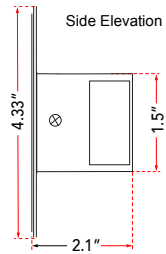

FAMILY NAME 20019WV-BA

Vertical or Horizontal Mount 48" Dimmable LED Vanity Bar

ABRA MODEL Sabre

UPC 00858083007962

FIXTURE MATERIAL				FIXTURE DIMENSIONS IN INCHES										
Frame Material	Finishes Available	Diffuser Type	Diffuser Finish	Diameter	Height	o.a.h	Width	Length	Ext	Weight	ADA	Location	Rating	Compliance
Aluminum	BA-Brushed Aluminum CH-Chrome	Acrylic	White		1.5	4.33		48	2.1		Compliant	Wall Mount only	Damp Location	cETL T-24
LAMPING										Compatible Dimmers		Junction Box Type		SUPPLIED
Lamp Type	Lamp qty	Wattage	Max Wattage	Base	Kelvin	CRI	Initial Lumen's	Delivered Lumen's	Voltage	Most Dimmers		Standard 4 x 4 Octagon Box		
LED	1	44w	44w	Solid State Module	3000k	90+	3740	2805 estimated	120v	SPECIAL NOTES				