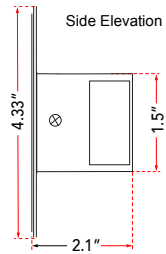

FAMILY NAME 20017WV-BA

Vertical or Horizontal Mount 24" Dimmable LED Vanity Bar

ABRA MODEL Sabre

UPC 00858083007924

FIXTURE MATERIAL				FIXTURE DIMENSIONS IN INCHES										
Frame Material	Finishes Available	Diffuser Type	Diffuser Finish	Diameter	Height	o.a.h	Width	Length	Ext	Weight	ADA	Location	Rating	Compliance
Aluminum	BA-Brushed Aluminum CH-Chrome	Acrylic	White		1.5	4.33		24	2.1		Compliant	Wall Mount only	Damp Location	cETL
LAMPING										Compatible Dimmers		Junction Box Type		SUPPLIED
Lamp Type	Lamp qty	Wattage	Max Wattage	Base	Kelvin	CRI	Initial Lumen's	Delivered Lumen's	Voltage	Most Dimmers		Standard 4 x 4 Octagon Box		
LED	1	20w	20w	Solid State Module	3000k	90+	1700	1275 estimated	120v	SPECIAL NOTES				