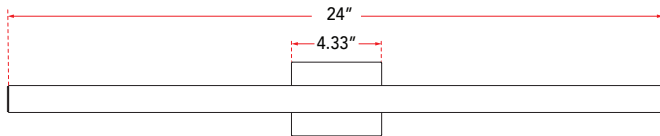

FAMILY NAME 20017WV-BA

Vertical or Horizontal Mount 24" Dimmable LED Vanity Bar

ABRA MODEL Sabre

UPC 00858083007924

FIXTURE MATERIAL				FIXTURE DIMENSIONS IN INCHES										
Frame Material	Finishes Available	Diffuser Type	Diffuser Finish	Diameter	Height	o.a.h	Width	Length	Ext	Weight	ADA	Location	Rating	Compliance
Aluminum	BA-Brushed Aluminum CH-Chrome	Acrylic	White		1.5	4.33		24	2.1		Compliant	Wall Mount only	Damp Location	cETL
LAMPING										Compatible Dimmers		Junction Box Type		SUPPLIED
Lamp Type	Lamp qty	Wattage	Max Wattage	Base	Kelvin	CRI	Initial Lumen's	Delivered Lumen's	Voltage	Most Dimmers		Standard 4 x 4 Octagon Box		
LED	1	20w	20w	Solid State Module	3000k	90+	1700	1275 estimated	120v	SPECIAL NOTES				