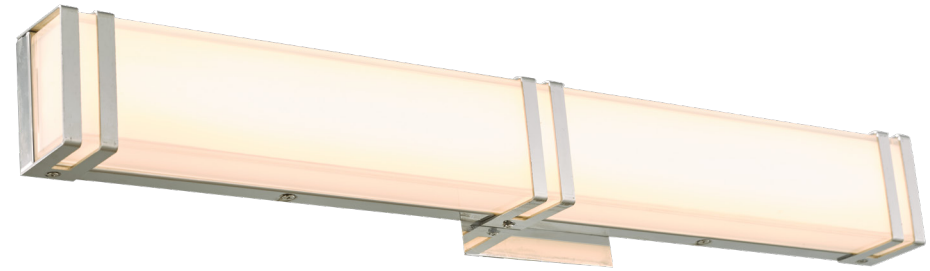

FAMILY NAME Cosmo **Miter Glass with Chrome Brackets LED vanity**
ABRA MODEL 20015WV-CH **UPC** 0

| FIXTURE MATERIAL | | | |
|------------------|--------------------|---------------|-----------------|
| Frame Material | Finishes Available | Diffuser Type | Diffuser Finish |
| Steel | CH-Chrome | Glass | Frosted |