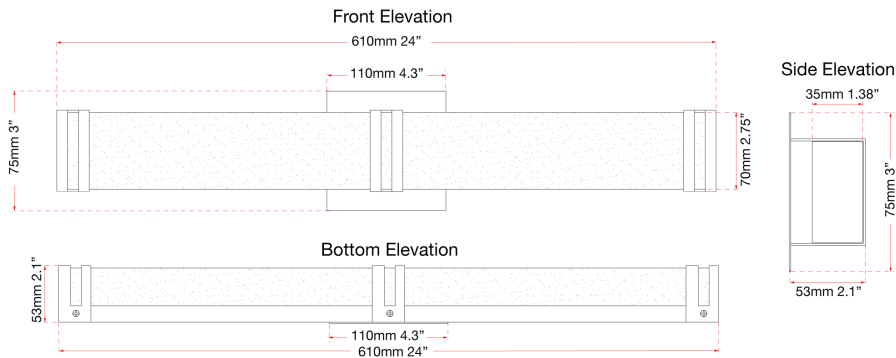

FAMILY NAME Cosmo **Miter Glass with Chrome Brackets LED vanity**
ABRA MODEL 20015WV-CH **UPC** 0

| FIXTURE MATERIAL | | | |
|------------------|--------------------|---------------|-----------------|
| Frame Material | Finishes Available | Diffuser Type | Diffuser Finish |
| Steel | CH-Chrome | Glass | Frosted |

| DIMENSIONS IN INCHES | | | | | | | |
|----------------------|--------|-------|-------|--------|-----|--------|---------------|
| Diameter | Height | o.a.h | Width | Length | Ext | Weight | ADA |
| | 4.3 | 4.3 | 2.78 | 24 | 2 | | ADA compliant |