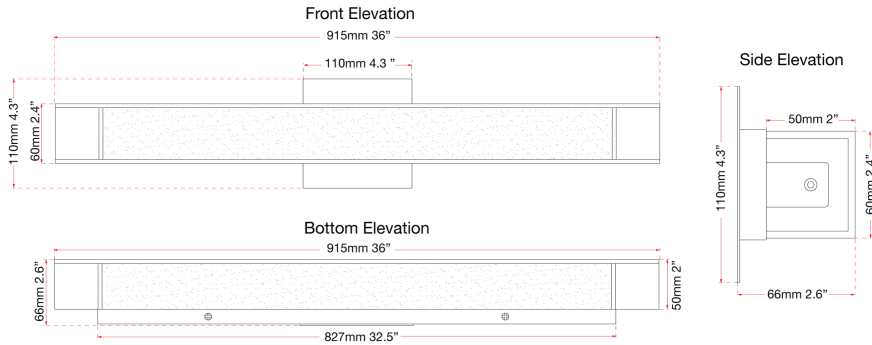

FAMILY NAME Mist **Miter Glass LED vanity**
ABRA MODEL 20014WV-CH **UPC** 0

FIXTURE MATERIAL				DIMENSIONS IN INCHES								CERTIFICATION		
Frame Material	Finishes Available	Diffuser Type	Diffuser Finish	Diameter	Height	o.a.h	Width	Length	Ext	Weight	ADA	Location	Rating	Compliance
Steel	CH-Chrome	Glass	Frosted		4.3	4.3		36	2.6		ADA compliant	Wall Mount only	Damp Location	cETL

LAMPING											COMPATIBLE DIMMER'S	J-BOX TYPE	SUPPLIED
Lamp Type	Lamp Qty	Wattage	Total Wattage	Lamp Base	Kelvin	CRI	Initial Lumen's	Lumen Per Watt	Delivered Lumen's	Voltage			
LED	1	35	35	Solid State Module	3000k	90+	2975	85	2231.25 estimated	120v	ELV, CL	Standard 4 x 4 Octagon	LED Module Supplied