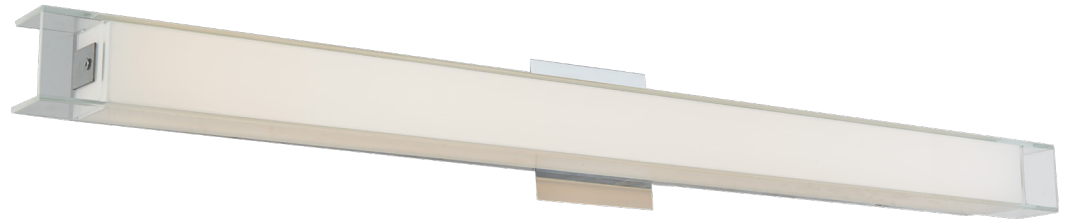

FAMILY NAME Mist **Miter Glass LED vanity**
ABRA MODEL 20014WV-CH **UPC** 0

FIXTURE MATERIAL				DIMENSIONS IN INCHES								CERTIFICATION		
Frame Material	Finishes Available	Diffuser Type	Diffuser Finish	Diameter	Height	o.a.h	Width	Length	Ext	Weight	ADA	Location	Rating	Compliance
Steel	CH-Chrome	Glass	Frosted		4.3	4.3		36	2.6		ADA compliant	Wall Mount only	Damp Location	cETL

LAMPING											COMPATIBLE DIMMER'S	J-BOX TYPE	SUPPLIED
Lamp Type	Lamp Qty	Wattage	Total Wattage	Lamp Base	Kelvin	CRI	Initial Lumen's	Lumen Per Watt	Delivered Lumen's	Voltage			
LED	1	35	35	Solid State Module	3000k	90+	2975	85	2231.25 estimated	120v	ELV, CL	Standard 4 x 4 Octagon	LED Module Supplied