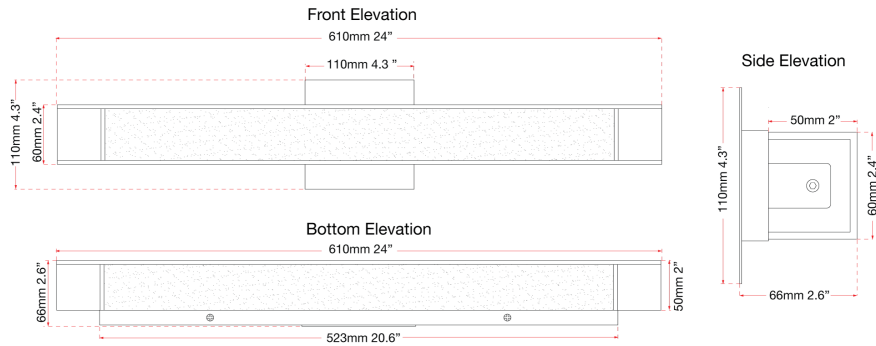

FAMILY NAME Mist **Miter Glass LED vanity**
ABRA MODEL 20013WV-CH **UPC** 0

FIXTURE MATERIAL			
Frame Material	Finishes Available	Diffuser Type	Diffuser Finish
Steel	CH-Chrome	Glass	Frosted

DIMENSIONS IN INCHES							
Diameter	Height	o.a.h	Width	Length	Ext	Weight	ADA
	4.3	4.3		24	2.6		ADA compliant

CERTIFICATION		
Location	Rating	Compliance
Wall Mount only	Damp Location	cETL

LAMPING										
Lamp Type	Lamp Qty	Wattage	Total Wattage	Lamp Base	Kelvin	CRI	Initial Lumen's	Lumen Per Watt	Delivered Lumen's	Voltage
LED	1	22	22	Solid State Module	3000k	90+	1870	85	1402.5 estimated	120v

COMPATIBLE DIMMER'S
ELV, CL

J-BOX TYPE
Standard 4 x 4 Octagon

SUPPLIED
LED Module Supplied

SPECIAL NOTES