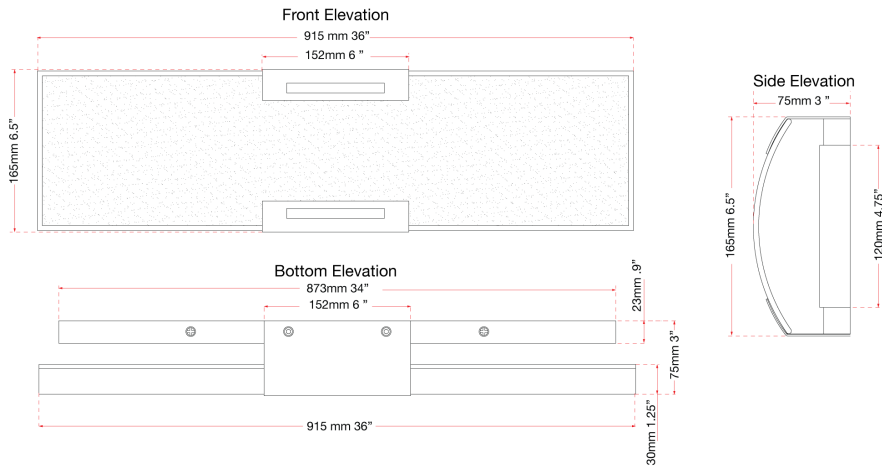

FAMILY NAME Allure **Curved glass panel LED vanity**

ABRA MODEL 20012WV-BN **UPC** 0

FIXTURE MATERIAL

Frame Material	Finishes Available	Diffuser Type	Diffuser Finish
Steel	BN-Brushed Nickel CH-Chrome	Glass	Frosted

DIMENSIONS IN INCHES

Diameter	Height	o.a.h	Width	Length	Ext	Weight	ADA
	6.7	6.7		36	2.9		ADA compliant

CERTIFICATION

Location	Rating	Compliance
Wall Mount only	Damp Location	cETL

LAMPING

Lamp Type	Lamp Qty	Wattage	Total Wattage	Lamp Base	Kelvin	CRI	Initial Lumen's	Lumen Per Watt	Delivered Lumen's	Voltage
LED	1	48	48	Solid State Module	3000k	90+	4080	85	3060 estimated	120v

COMPATIBLE DIMMER'S

ELV, CL

J-BOX TYPE

Standard 4 x 4 Octagon

SUPPLIED

LED Module Supplied

SPECIAL NOTES

ABRA LIGHTING
NEOTERIC DESIGN