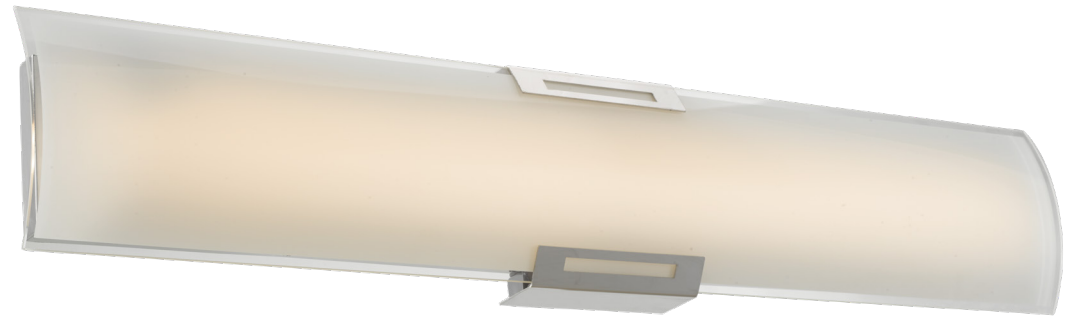

FAMILY NAME Allure **Curved glass panel LED vanity**

ABRA MODEL 20012WV-BN **UPC** 0

FIXTURE MATERIAL

Frame Material	Finishes Available	Diffuser Type	Diffuser Finish
Steel	BN-Brushed Nickel CH-Chrome	Glass	Frosted

DIMENSIONS IN INCHES

Diameter	Height	o.a.h	Width	Length	Ext	Weight	ADA
	6.7	6.7		36	2.9		ADA compliant

CERTIFICATION

Location	Rating	Compliance
Wall Mount only	Damp Location	cETL

LAMPING

Lamp Type	Lamp Qty	Wattage	Total Wattage	Lamp Base	Kelvin	CRI	Initial Lumen's	Lumen Per Watt	Delivered Lumen's	Voltage
LED	1	48	48	Solid State Module	3000k	90+	4080	85	3060 estimated	120v

COMPATIBLE DIMMER'S

ELV, CL

J-BOX TYPE

Standard 4 x 4 Octagon

SUPPLIED

LED Module Supplied

SPECIAL NOTES

ABRA LIGHTING
NEOTERIC DESIGN