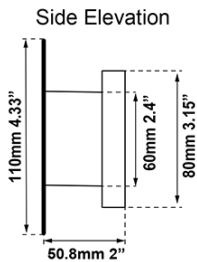

FAMILY NAME Slim **Up-Down Light 36" LED Vanity-Wall Bar**
ABRA MODEL 20003WV-BB **UPC**

FIXTURE MATERIAL			
Frame Material	Finishes Available	Diffuser Type	Diffuser Finish
Aluminum	BB-Brushed Bronze BA-Brushed Aluminum	Acrylic	White

DIMENSIONS IN INCHES							
Diameter	Height	o.a.h	Width	Length	Ext	Weight	ADA
	3.15	4	0.5	36	2	8.5	ADA compliant

CERTIFICATION		
Location	Rating	Compliance
Wall Mount only	Damp Location	cETL

LAMPING										
Lamp Type	Lamp Qty	Wattage	Total Wattage	Lamp Base	Kelvin	CRI	Initial Lumen's	Lumen Per Watt	Delivered Lumen's	Voltage
LED	2	15	30	Solid State Module	3000k	90+	2550	85	1912.5 estimated	120v