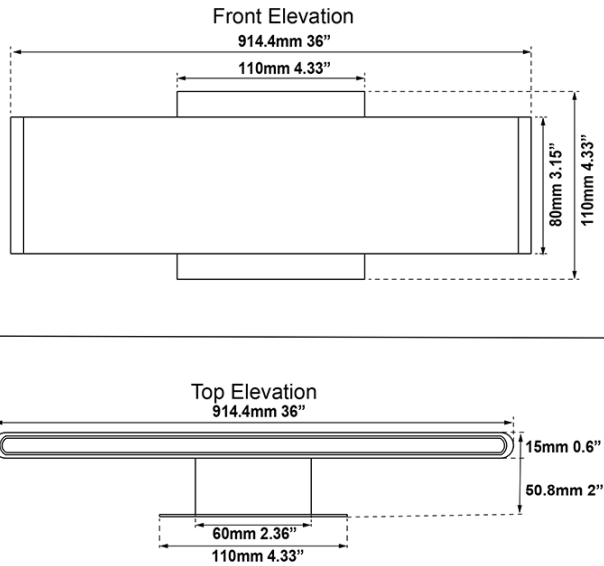

FAMILY NAME Slim **Up-Down Light 36" LED Vanity-Wall Bar**
ABRA MODEL 20003WV-BB **UPC**

FIXTURE MATERIAL			
Frame Material	Finishes Available	Diffuser Type	Diffuser Finish
Aluminum	BB-Brushed Bronze BA-Brushed Aluminum	Acrylic	White

DIMENSIONS IN INCHES							
Diameter	Height	o.a.h	Width	Length	Ext	Weight	ADA
	3.15	4	0.5	36	2	8.5	ADA compliant

CERTIFICATION		
Location	Rating	Compliance
Wall Mount only	Damp Location	cETL

LAMPING										
Lamp Type	Lamp Qty	Wattage	Total Wattage	Lamp Base	Kelvin	CRI	Initial Lumen's	Lumen Per Watt	Delivered Lumen's	Voltage
LED	2	15	30	Solid State Module	3000k	90+	2550	85	1912.5 estimated	120v

COMPATIBLE DIMMER'S
ELV, CL

J-BOX TYPE
Standard 4 x 4 Octagon

SUPPLIED
LED Module Supplied

SPECIAL NOTES