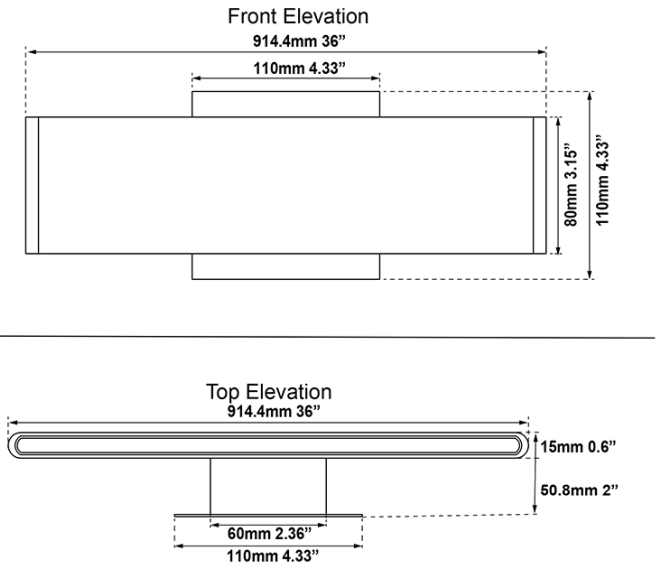

FAMILY NAME Slim **Up-Down Light 36" LED Vanity-Wall Bar**
ABRA MODEL 20003WV-BA **UPC**

FIXTURE MATERIAL			
Frame Material	Finishes Available	Diffuser Type	Diffuser Finish
Aluminum	BA-Brushed Aluminum BB-Brushed Bronze	Acrylic	White

DIMENSIONS IN INCHES							
Diameter	Height	o.a.h	Width	Length	Ext	Weight	ADA
	3.15	4	0.5	36	2	8.5	ADA compliant

CERTIFICATION		
Location	Rating	Compliance
Wall Mount only	Damp Location	cETL

LAMPING										
Lamp Type	Lamp Qty	Wattage	Total Wattage	Lamp Base	Kelvin	CRI	Initial Lumen's	Lumen Per Watt	Delivered Lumen's	Voltage
LED	2	15	30	Solid State Module	3000k	90+	2550	85	1912.5 estimated	120v

COMPATIBLE DIMMER'S
ELV, CL

J-BOX TYPE
Standard 4 x 4 Octagon

SUPPLIED
LED Module Supplied

SPECIAL NOTES