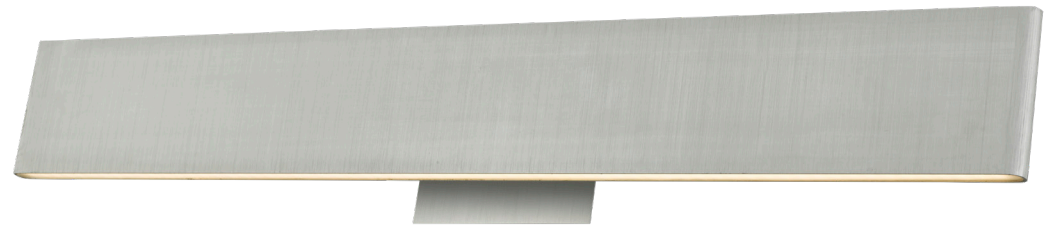

**FAMILY NAME** Slim **Up-Down Light 24" LED Vanity-Wall Bar**  
**ABRA MODEL** 20002WV-BA **UPC**

FIXTURE MATERIAL			
Frame Material	Finishes Available	Diffuser Type	Diffuser Finish
Aluminum	BA-Brushed Aluminum BB-Brushed Bronze	Acrylic	White

DIMENSIONS IN INCHES							
Diameter	Height	o.a.h	Width	Length	Ext	Weight	ADA
	3.15	4	0.5	24	2	5.5	ADA compliant

CERTIFICATION		
Location	Rating	Compliance
Wall Mount only	Damp Location	cETL

LAMPING										
Lamp Type	Lamp Qty	Wattage	Total Wattage	Lamp Base	Kelvin	CRI	Initial Lumen's	Lumen Per Watt	Delivered Lumen's	Voltage
LED	2	12	24	Solid State Module	3000k	90+	2040	85	1530 estimated	120v

COMPATIBLE DIMMER'S
ELV, CL

J-BOX TYPE
Standard 4 x 4 Octagon

SUPPLIED
LED Module Supplied

**SPECIAL NOTES**