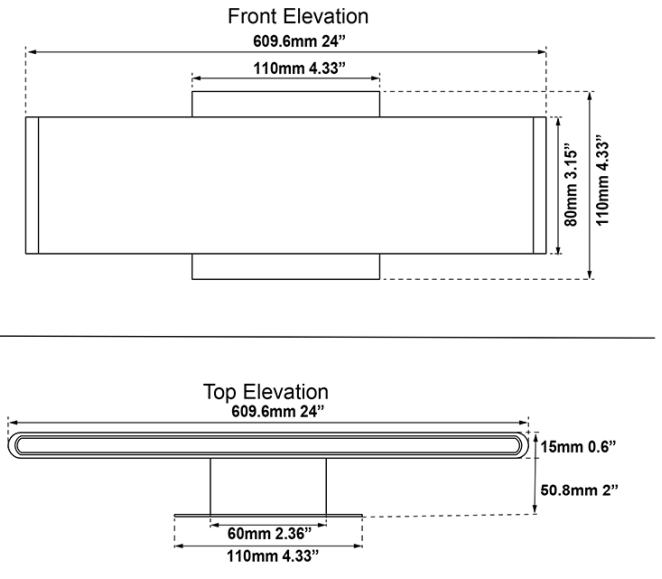

**FAMILY NAME** Slim **Up-Down Light 24" LED Vanity-Wall Bar**  
**ABRA MODEL** 20002WV-BA **UPC**

FIXTURE MATERIAL			
Frame Material	Finishes Available	Diffuser Type	Diffuser Finish
Aluminum	BA-Brushed Aluminum BB-Brushed Bronze	Acrylic	White

DIMENSIONS IN INCHES							
Diameter	Height	o.a.h	Width	Length	Ext	Weight	ADA
	3.15	4	0.5	24	2	5.5	ADA compliant

CERTIFICATION		
Location	Rating	Compliance
Wall Mount only	Damp Location	cETL

LAMPING										
Lamp Type	Lamp Qty	Wattage	Total Wattage	Lamp Base	Kelvin	CRI	Initial Lumen's	Lumen Per Watt	Delivered Lumen's	Voltage
LED	2	12	24	Solid State Module	3000k	90+	2040	85	1530 estimated	120v

COMPATIBLE DIMMER'S
ELV, CL

J-BOX TYPE
Standard 4 x 4 Octagon

SUPPLIED
LED Module Supplied

**SPECIAL NOTES**