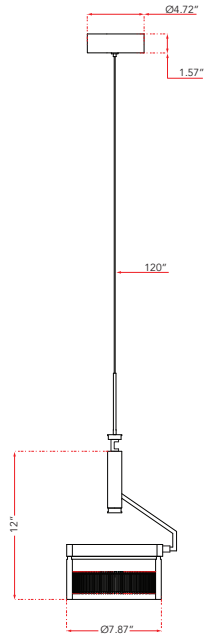

FAMILY NAME 10101PN-MB **Off-set Lightwave Pendant**
ABRA MODEL Fleming **UPC** 00810035193116

FIXTURE MATERIAL				FIXTURE DIMENSIONS IN INCHES									
Frame Material	Finishes Available	Diffuser Type	Diffuser Finish	Diameter	Height	o.a.h	Width	Length	Ext	ADA	Location	Rating	Compliance
Metal	MB-Matte Black BB-Brushed Bronze PA-Polished Aluminum	Acrylic	Lightwave	7.8	12	14 to 120					Ceiling Mount only	Dry Location	cETLus
LAMPING										Compatible Dimmers	Junction Box Type	SUPPLIED	
Lamp Type	Lamp qty	Wattage	Max Wattage	Base	Kelvin	CRI	Initial Lumen's	Delivered Lumen's	Voltage	Triac, CL,ELV	Standard 4 x 4 Octagon Box	Lamps	
LED	2	13w	26w	Solid State Module	3000k	90+	2210	1547 estimated	120v	SPECIAL NOTES			

ABRA LIGHTING
NEOTERIC DESIGN

12151 Madera Way Riverside California 92503
 Phone: 949-940-1155 • Toll Free 800-295-7121
www.abralighting.com

Project Name			
Date		Type	