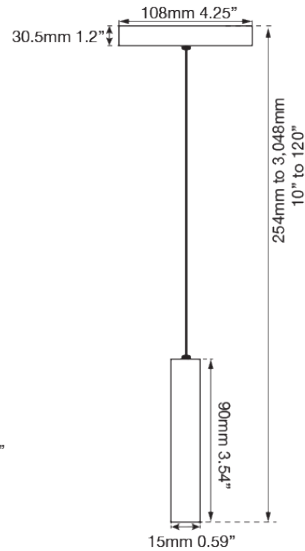

**FAMILY NAME** Slim **47" Cable Suspended LED Pendant with Up-Down Light**  
**ABRA MODEL** 10096PN-BA **UPC**

FIXTURE MATERIAL			
Frame Material	Finishes Available	Diffuser Type	Diffuser Finish
Aluminum	BA-Brushed Aluminum BB-Brushed Bronze	Acrylic	White

DIMENSIONS IN INCHES							
Diameter	Height	o.a.h	Width	Length	Ext	Weight	ADA
	3.54	10 to 120	0.6	46.9	0	13.5	

CERTIFICATION		
Location	Rating	Compliance
Ceiling Mount only	Dry Location	cETL Title 24

LAMPING										
Lamp Type	Lamp Qty	Wattage	Total Wattage	Lamp Base	Kelvin	CRI	Initial Lumen's	Lumen Per Watt	Delivered Lumen's	Voltage
LED	2	6 + 24	31	Solid State Module	3000k	90+	2635	85	1976.25 estimated	120v

COMPATIBLE DIMMER'S
ELV, CL

J-BOX TYPE
Standard 4 x 4 Octagon

SUPPLIED
LED Module Supplied

**SPECIAL NOTES**