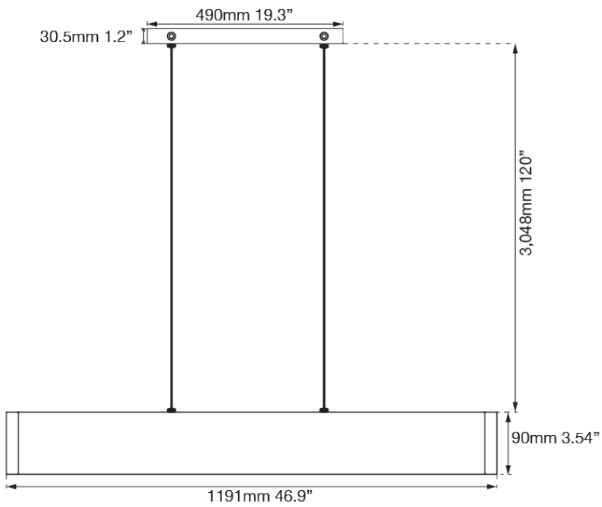

**FAMILY NAME** Slim **47" Cable Suspended LED Pendant with Up-Down Light**  
**ABRA MODEL** 10096PN-BA **UPC**

FIXTURE MATERIAL			
Frame Material	Finishes Available	Diffuser Type	Diffuser Finish
Aluminum	BA-Brushed Aluminum BB-Brushed Bronze	Acrylic	White

DIMENSIONS IN INCHES							
Diameter	Height	o.a.h	Width	Length	Ext	Weight	ADA
	3.54	10 to 120	0.6	46.9	0	13.5	

CERTIFICATION		
Location	Rating	Compliance
Ceiling Mount only	Dry Location	cETL Title 24

LAMPING										
Lamp Type	Lamp Qty	Wattage	Total Wattage	Lamp Base	Kelvin	CRI	Initial Lumen's	Lumen Per Watt	Delivered Lumen's	Voltage
LED	2	6 + 24	31	Solid State Module	3000k	90+	2635	85	1976.25 estimated	120v

COMPATIBLE DIMMER'S
ELV, CL

J-BOX TYPE
Standard 4 x 4 Octagon

SUPPLIED
LED Module Supplied

**SPECIAL NOTES**