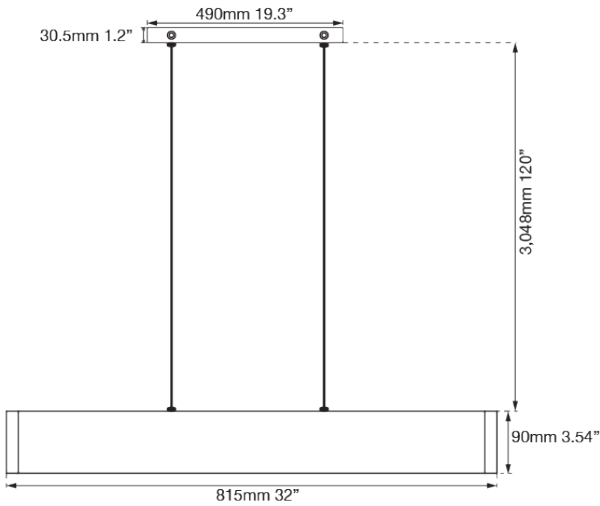

**FAMILY NAME** Slim

**32" Cable Suspended LED Pendant with Up-Down Light**

**ABRA MODEL** 10095PN-BB

**UPC**

**FIXTURE MATERIAL**

Frame Material	Finishes Available	Diffuser Type	Diffuser Finish
Aluminum	BB-Brushed Bronze BA-Brushed Aluminum	Acrylic	White

**DIMENSIONS IN INCHES**

Diameter	Height	o.a.h	Width	Length	Ext	Weight	ADA
	3.54	10 to 120	0.6	32	0	9.5	

**CERTIFICATION**

Location	Rating	Compliance
Ceiling Mount only	Dry Location	cETL

**LAMPING**

Lamp Type	Lamp Qty	Wattage	Total Wattage	Lamp Base	Kelvin	CRI	Initial Lumen's	Lumen Per Watt	Delivered Lumen's	Voltage
LED	2	5 + 16	21	Solid State Module	3000k	90+	1785	85	1338.75 estimated	120v

**COMPATIBLE DIMMER'S**

ELV, CL
---------

**J-BOX TYPE**

Standard 4 x 4 Octagon
------------------------

**SUPPLIED**

LED Module Supplied
---------------------

**SPECIAL NOTES**

**ABRA LIGHTING**  
NEOTERIC DESIGN