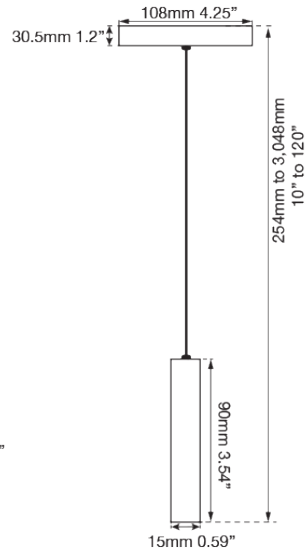

**FAMILY NAME** Slim

**32" Cable Suspended LED Pendant with Up-Down Light**

**ABRA MODEL** 10095PN-BB

**UPC**

**FIXTURE MATERIAL**

Frame Material	Finishes Available	Diffuser Type	Diffuser Finish
Aluminum	BB-Brushed Bronze BA-Brushed Aluminum	Acrylic	White

**DIMENSIONS IN INCHES**

Diameter	Height	o.a.h	Width	Length	Ext	Weight	ADA
	3.54	10 to 120	0.6	32	0	9.5	

**CERTIFICATION**

Location	Rating	Compliance
Ceiling Mount only	Dry Location	cETL

**LAMPING**

Lamp Type	Lamp Qty	Wattage	Total Wattage	Lamp Base	Kelvin	CRI	Initial Lumen's	Lumen Per Watt	Delivered Lumen's	Voltage
LED	2	5 + 16	21	Solid State Module	3000k	90+	1785	85	1338.75 estimated	120v

**COMPATIBLE DIMMER'S**

ELV, CL
---------

**J-BOX TYPE**

Standard 4 x 4 Octagon
------------------------

**SUPPLIED**

LED Module Supplied
---------------------

**SPECIAL NOTES**

**ABRA LIGHTING**  
NEOTERIC DESIGN