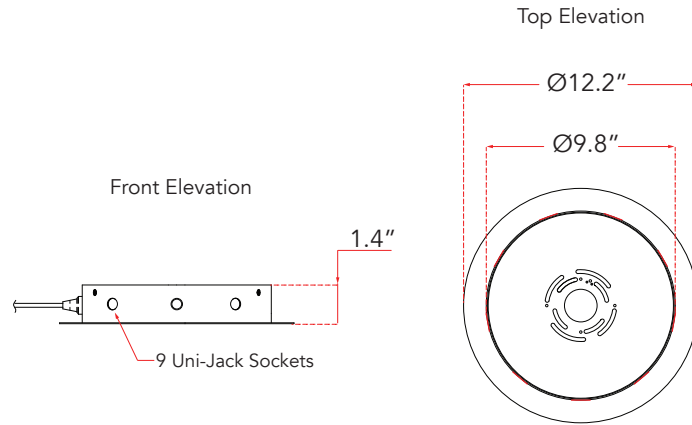

**FAMILY NAME** 10083CP-BN

**Nine-Port Uni-Jack Canopy**

**ABRA MODEL** Canopy

**UPC** 00810035193031

FIXTURE MATERIAL				FIXTURE DIMENSIONS IN INCHES									
Frame Material	Finishes Available	Diffuser Type	Diffuser Finish	Diameter	Height	o.a.h	Width	Length	Ext	ADA	Location	Rating	Compliance
Steel	BN-Brushed Nickel MB-Matte Black			12.2	1.4						Ceiling Mount only	Dry Location	cETLus
LAMPING										Compatible Dimmers	Junction Box Type	SUPPLIED	
Lamp Type	Lamp qty	Wattage	Max Wattage	Base	Kelvin	CRI	Initial Lumen's	Delivered Lumen's	Voltage	Triac, CL,ELV	Standard 4 x 4 Octagon Box		
LED	9	6w	54w	Solid State Module	3000k	90+			120v	SPECIAL NOTES			