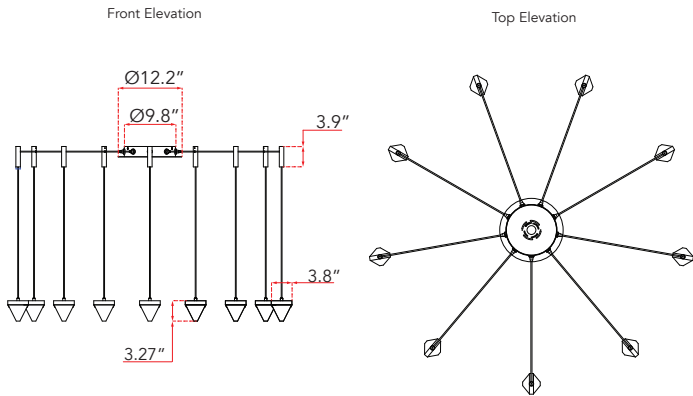

**FAMILY NAME** 10073PN-MB

**9- Light Octopus Pendant with Diamond Crystal**

**ABRA MODEL** Atlas

**UPC** 00810035192942

FIXTURE MATERIAL				FIXTURE DIMENSIONS IN INCHES									
Frame Material	Finishes Available	Diffuser Type	Diffuser Finish	Diameter	Height	o.a.h	Width	Length	Ext	ADA	Location	Rating	Compliance
Metal	MB-Matte Black BN-Brushed Nickel	Glass	Crystal	12.2	3.3	120	3.4	3.8			Ceiling Mount only	Dry Location	cETLus
LAMPING										Compatible Dimmers	Junction Box Type	SUPPLIED	
Lamp Type	Lamp qty	Wattage	Max Wattage	Base	Kelvin	CRI	Initial Lumen's	Delivered Lumen's	Voltage	Triac, CL,ELV	Standard 4 x 4 Octagon Box	Lamps	
LED	9	5w	45w	Solid State Module	3000k	90+	3825	2678 estimated	120v	SPECIAL NOTES			