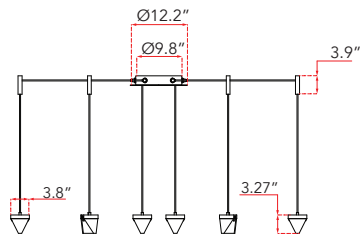

**FAMILY NAME** 10072PN-BN

**6- Light Octopus Pendant with Diamond Crystal**

**ABRA MODEL** Atlas

**UPC** 00810035192935

Front Elevation

Top Elevation

FIXTURE MATERIAL				FIXTURE DIMENSIONS IN INCHES									
Frame Material	Finishes Available	Diffuser Type	Diffuser Finish	Diameter	Height	o.a.h	Width	Length	Ext	ADA	Location	Rating	Compliance
Metal	BN-Brushed Nickel MB-Matte Black	Glass	Crystal	12.2	3.3	120	3.4	3.8			Ceiling Mount only	Dry Location	cETLus
LAMPING										Compatible Dimmers	Junction Box Type	SUPPLIED	
Lamp Type	Lamp qty	Wattage	Max Wattage	Base	Kelvin	CRI	Initial Lumen's	Delivered Lumen's	Voltage	Triac, CL,ELV	Standard 4 x 4 Octagon Box	Lamps	
LED	6	5w	30w	Solid State Module	3000k	90+	2550	1785 estimated	120v	SPECIAL NOTES			