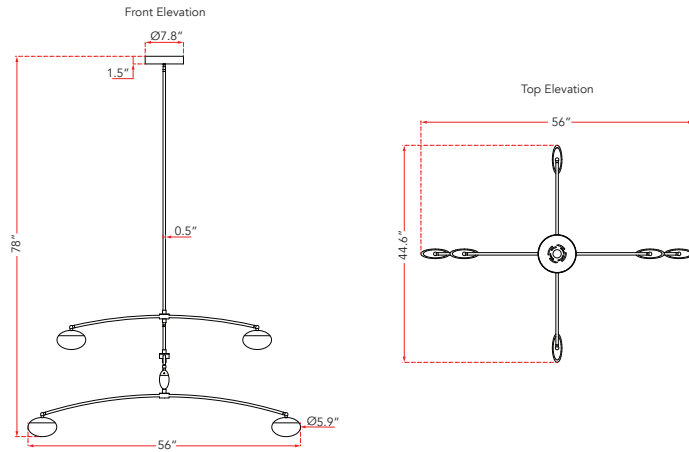

**FAMILY NAME** 10067PN-MB.BB

**6-Light Crystal Teardrop Cylinder Glass Pendant**

**ABRA MODEL** Athena

**UPC** 00810035192843

FIXTURE MATERIAL				FIXTURE DIMENSIONS IN INCHES									
Frame Material	Finishes Available	Diffuser Type	Diffuser Finish	Diameter	Height	o.a.h	Width	Length	Ext	ADA	Location	Rating	Compliance
Metal	MB:BB-Matte Black:Brushed Brass	Glass	Crystal		26	78	44.6	56			Ceiling Mount only	Dry Location	cETLus
LAMPING										Compatible Dimmers	Junction Box Type	SUPPLIED	
Lamp Type	Lamp qty	Wattage	Max Wattage	Base	Kelvin	CRI	Initial Lumen's	Delivered Lumen's	Voltage	Triac, CL,ELV	Standard 4 x 4 Octagon Box	Lamps	
LED	6	6w	36w	Solid State Module	3000k	90+	3060	2142 estimated	120v	SPECIAL NOTES			

**ABRA LIGHTING**  
NEOTERIC DESIGN

12151 Madera Way Riverside California 92503  
Phone: 949-940-1155 • Toll Free 800-295-7121  
www.abralighting.com

<b>Project Name</b>			
<b>Date</b>		<b>Type</b>	