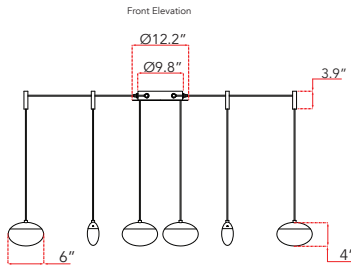

FAMILY NAME 10063PN-MB.BB

6- Light Octopus Pendant with Teardrop Crystal

ABRA MODEL Athena

UPC 00810035192805

FIXTURE MATERIAL				FIXTURE DIMENSIONS IN INCHES									
Frame Material	Finishes Available	Diffuser Type	Diffuser Finish	Diameter	Height	o.a.h	Width	Length	Ext	ADA	Location	Rating	Compliance
Metal	MB:BB-Matte Black:Brushed Brass BN-Brushed Nickel	Glass	Crystal	12.2	4	120	2.4	6			Ceiling Mount only	Dry Location	cETLus
LAMPING										Compatible Dimmers	Junction Box Type	SUPPLIED	
Lamp Type	Lamp qty	Wattage	Max Wattage	Base	Kelvin	CRI	Initial Lumen's	Delivered Lumen's	Voltage	Triac, CL,ELV	Standard 4 x 4 Octagon Box	Lamps	
LED	6	6w	36w	Solid State Module	3000k	90+	3060	2142 estimated	120v	SPECIAL NOTES			