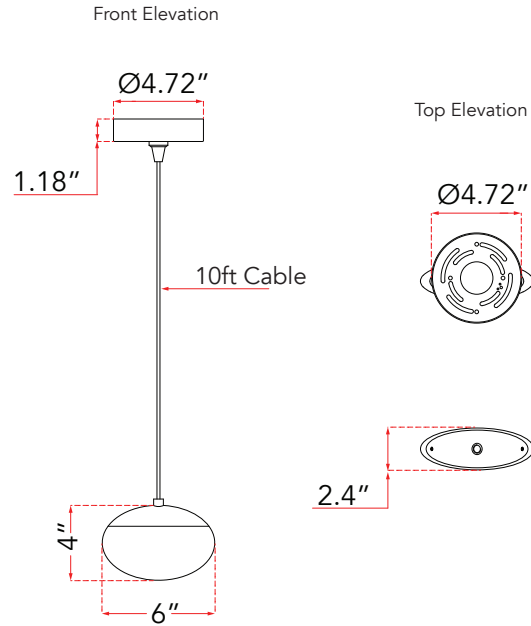

FAMILY NAME 10061PN-MB.BB

Teardrop Crystal Glass Pendant Including Canopy and Driver

ABRA MODEL Athena

UPC 00810035192768

FIXTURE MATERIAL				FIXTURE DIMENSIONS IN INCHES									
Frame Material	Finishes Available	Diffuser Type	Diffuser Finish	Diameter	Height	o.a.h	Width	Length	Ext	ADA	Location	Rating	Compliance
Metal	MB:BB-Matte Black:Brushed Brass BN-Brushed Nickel	Glass	Crystal	4.72	4	120	2.4	6			Ceiling Mount only	Dry Location	cETLus
LAMPING										Compatible Dimmers	Junction Box Type	SUPPLIED	
Lamp Type	Lamp qty	Wattage	Max Wattage	Base	Kelvin	CRI	Initial Lumen's	Delivered Lumen's	Voltage	Triac, CL,ELV	Standard 4 x 4 Octagon Box	Lamps	
LED	1	6w	6w	Solid State Module	3000k	90+	510	357 estimated	120v	SPECIAL NOTES			

ABRA LIGHTING
NEOTERIC DESIGN

12151 Madera Way Riverside California 92503
Phone: 949-940-1155 • Toll Free 800-295-7121
www.abralighting.com

Project Name			
Date		Type	