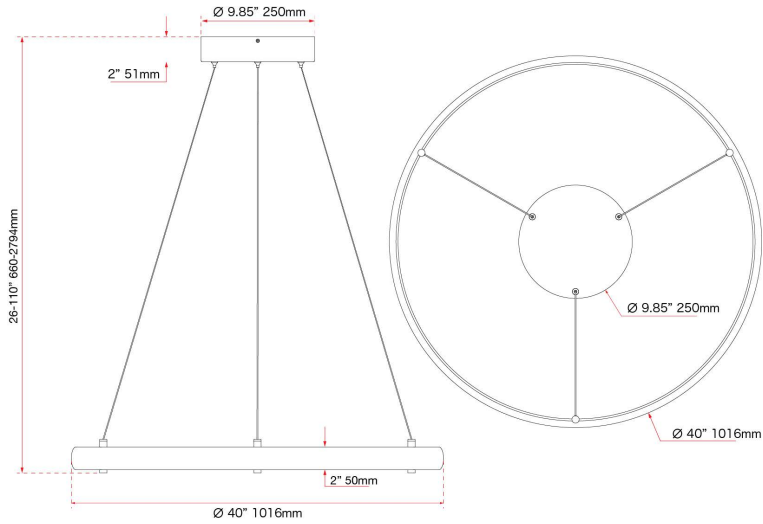

ABRA MODEL 10009PN-TS

Large Ring Pendant

FAMILY NAME Sling

UPC 00810035191518

FIXTURE MATERIAL				FIXTURE DIMENSIONS IN INCHES										
Frame Material	Finishes Available	Diffuser Type	Diffuser Finish	Diameter	Height	o.a.h	Width	Length	Ext	Weight	ADA	Location	Rating	Compliance
Aluminum	TS-Titanium Silver	Acrylic	White	40	2	12 to 120	0.5	12				Ceiling Mount only	Dry Location	cETL
LAMPING										Compatible Dimmers		Junction Box Type		SUPPLIED
Lamp Type	Lamp qty	Wattage	Max Wattage	Base	Kelvin	CRI	Initial Lumen's	Delivered Lumen's	Voltage	0-10v		Standard 4 x 4 Octagon Box		10ft Cable
LED	1	110w	110w	Solid State Module	3000k	90+	9350	6545 estimated	120v	SPECIAL NOTES				

ABRA LIGHTING
NEOTERIC DESIGN

12151 Madera Way Riverside California 92503
Phone: 949-940-1155 • Toll Free 800-295-7121
www.abralighting.com

Project Name				
Date		Type		