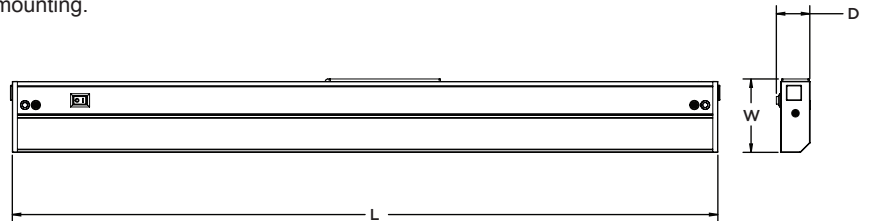

Warranty

Limited warranty: This fixture is free from defects in materials and workmanship for a period of 7 years from date-of-purchase.