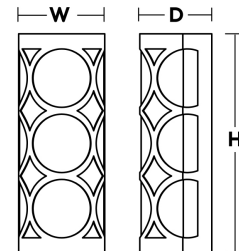

Diffuser

White acrylic diffuser.

Electrical

120V medium base sockets.

Lamping

For use with (2) 14W Max candelabra base bulb (lamp not included). Sockets can be labeled for reduced wattage upon request.

Certification

Ordering Information:

Black LAKS0513CBBK	Gold LAKS0513CBGD	Painted Nickel LAKS0513CBNP	Qty. 2	Lamp 14W (MAX)	H 12-1/4"	W 5"	D 4"
-----------------------	----------------------	--------------------------------	-----------	-------------------	--------------	---------	---------