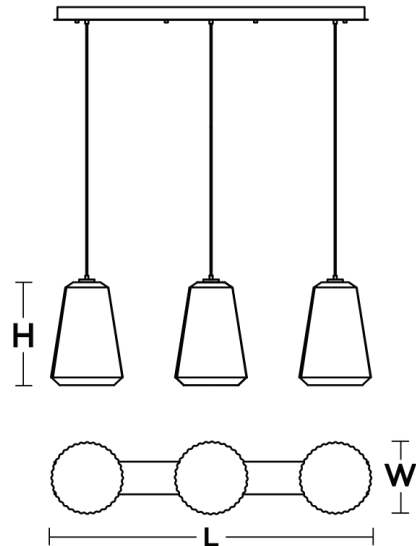

LOCATION		DATE
PREPARED BY		QUANTITY
COMMENTS		FIXTURE TYPE
CATALOG NUMBER		

Isla Multi Linear Pendant ISLP Series

Features

This pendant features hand-blown frosted ribbed white glass with 9 ft. adjustable cords. Product can be used over reception desks, restaurants, and in public spaces. This fixture mounts to a standard junction box (not included).

Construction

The metal canopy fits over a standard junction box. Power supply connections must be made inside a junction box (not included).

Finish

White canopy.

Electrical

120V edium base socket.

Lamping

For use with (3) 60W Max medium base bulbs (lamps not included). Sockets can be labeled for reduced wattage upon request.

Specifications and dimensions
subject to change without notice.

Ordering Information:

White	Qty.	Lamp	H	L	W
ISLP11WHLNR3	3	60W (MAX)	16"	48"	11"